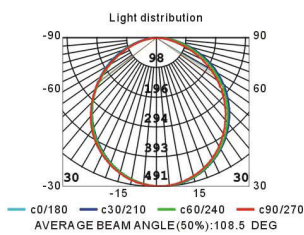

## FL-NR155/12W-DIY

Aal figure

Height	1.5m	388.90cm
2m	80.04lx	515.87cm
4m	20.01lx	1031.74cm
4.5m	15.61lx	1160.71cm
6m	8.89lx	1547.61cm

## FL-NR180/18W(24W)-DIY

Aal figure

Height	1.5m	411.10cm
2m	122.55lx	548.14cm
4m	30.64lx	1096.27cm
4.5m	24.21lx	1233.31cm
6m	13.62lx	1644.41cm