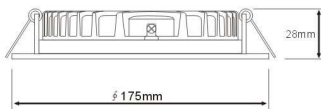

## FL-NR155/12W-DIY

Aal figure

Height	1.5m	388.90cm
2m	80.04lx	515.87cm
4m	20.01lx	1031.74cm
4.5m	15.61lx	1160.71cm
6m	8.89lx	1547.61cm

## FL-NR180/18W(24W)-DIY

Aal figure

Height	1.5m	411.10cm
2m	122.55lx	548.14cm
4m	30.64lx	1096.27cm
4.5m	24.21lx	1233.31cm
6m	13.62lx	1644.41cm