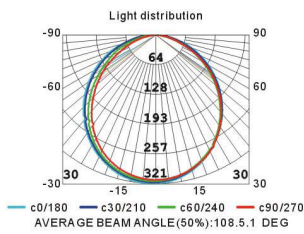

## FL-NR155/12W-DIY

Aal figure

Height	1.5m	388.90cm
2m	80.04lx	515.87cm
4m	20.01lx	1031.74cm
4.5m	15.61lx	1160.71cm
6m	8.89lx	1547.61cm

## FL-NR180/18W(24W)-DIY

Aal figure

Height	1.5m	411.10cm
2m	122.55lx	548.14cm
4m	30.64lx	1096.27cm
4.5m	24.21lx	1233.31cm
6m	13.62lx	1644.41cm