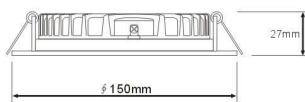

## FL-NR155/12W-DIY

Aal figure

Height	1.5m	388.90cm
2m	80.04lx	515.87cm
4m	20.01lx	1031.74cm
4.5m	15.61lx	1160.71cm
6m	8.89lx	1547.61cm

## FL-NR180/18W(24W)-DIY

Aal figure

Height	1.5m	411.10cm
2m	122.55lx	548.14cm
4m	30.64lx	1096.27cm
4.5m	24.21lx	1233.31cm
6m	13.62lx	1644.41cm