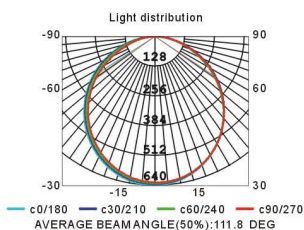

Nylon Series

3 Color

PS110/6W

Aal figure

Height	1.5m	2m	4m	4.5m	6m
71.39lx	390.55cm	40.15lx	520.73cm	10.04lx	1041.46cm
7.93lx	1171.65cm	4.46lx	1562.19cm		

PS150/12W

Aal figure

Height	1.5m	2m	4m	4.5m	6m
144.17lx	411.55cm	81.09lx	548.74cm	20.27lx	1097.48cm
16.02lx	1234.66cm	9.01lx	1646.22cm		

PS180/18W

Aal figure

Height	1.5m	2m	4m	4.5m	6m
204.35lx	424.98cm	114.95lx	566.61cm	28.74lx	1133.26cm
22.71lx	1274.88cm	12.77lx	1689.84cm		

PS225/22W

Aal figure

Height	1.5m	2m	4m	4.5m	6m
284.44lx	427.57cm	160.00lx	570.09cm	40.00lx	1140.18cm
31.60lx	1282.70cm	17.78lx	1710.27cm		