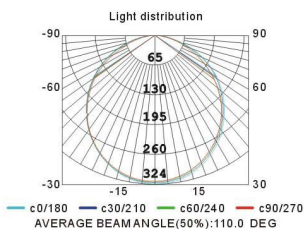

Nylon Series

3 Color

PS110/6W

Aal figure

Height	1.5m	2m	4m	4.5m	6m
71.39lx	390.55cm	40.15lx	520.73cm	10.04lx	1041.46cm
7.93lx	1171.65cm	4.46lx	1562.19cm		

PS150/12W

Aal figure

Height	1.5m	2m	4m	4.5m	6m
144.17lx	411.55cm	81.09lx	548.74cm	20.27lx	1097.48cm
16.02lx	1234.66cm	9.01lx	1646.22cm		

PS180/18W

Aal figure

Height	1.5m	2m	4m	4.5m	6m
204.35lx	424.98cm	114.95lx	566.61cm	28.74lx	1133.26cm
22.71lx	1274.88cm	12.77lx	1689.84cm		

PS225/22W

Aal figure

Height	1.5m	2m	4m	4.5m	6m
284.44lx	427.57cm	160.00lx	570.09cm	40.00lx	1140.18cm
31.60lx	1282.70cm	17.78lx	1710.27cm		