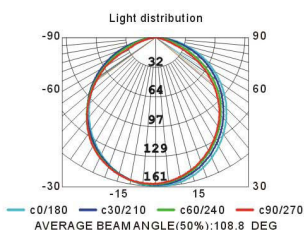

Nylon Series

3 Color

PS110/6W

Aal figure

Height	1.5m	2m	4m	4.5m	6m
71.39lx	390.55cm	40.15lx	520.73cm	10.04lx	1041.46cm
7.93lx	1171.65cm	4.46lx	1562.19cm		

PS150/12W

Aal figure

Height	1.5m	2m	4m	4.5m	6m
144.17lx	411.55cm	81.09lx	548.74cm	20.27lx	1097.48cm
16.02lx	1234.66cm	9.01lx	1646.22cm		

PS180/18W

Aal figure

Height	1.5m	2m	4m	4.5m	6m
204.35lx	424.98cm	114.95lx	566.61cm	28.74lx	1133.26cm
22.71lx	1274.88cm	12.77lx	1689.84cm		

PS225/22W

Aal figure

Height	1.5m	2m	4m	4.5m	6m
284.44lx	427.57cm	160.00lx	570.09cm	40.00lx	1140.18cm
31.60lx	1282.70cm	17.78lx	1710.27cm		