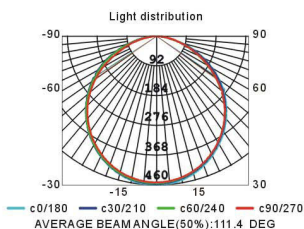

Nylon Series

3 Color

PS110/6W

Aal figure

Height	1.5m	2m	4m	4.5m	6m
71.39lx	390.55cm	40.15lx	520.73cm	10.04lx	1041.46cm
7.93lx	1171.65cm	4.46lx	1562.19cm		

PS150/12W

Aal figure

Height	1.5m	2m	4m	4.5m	6m
144.17lx	411.55cm	81.09lx	548.74cm	20.27lx	1097.48cm
16.02lx	1234.66cm	9.01lx	1646.22cm		

PS180/18W

Aal figure

Height	1.5m	2m	4m	4.5m	6m
204.35lx	424.98cm	114.95lx	566.61cm	28.74lx	1133.26cm
22.71lx	1274.88cm	12.77lx	1689.84cm		

PS225/22W

Aal figure

Height	1.5m	2m	4m	4.5m	6m
284.44lx	427.57cm	160.00lx	570.09cm	40.00lx	1140.18cm
31.60lx	1282.70cm	17.78lx	1710.27cm		