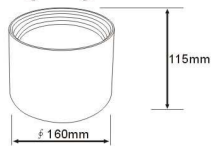

LED Ceiling Light

Available color:

White

Black

C1601/12W-BK(WH)

C1601/18W-BK-(WH)

C1601/24W-BK(WH)