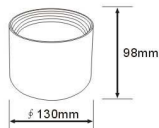

LED Ceiling Light

Available color:

White

Black

C1601/12W-BK(WH)

C1601/18W-BK-(WH)

C1601/24W-BK(WH)