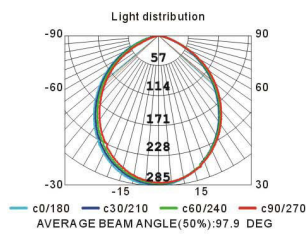

LED Ceiling Light

Available color:

White

Black

C1601/12W-BK(WH)

C1601/18W-BK-(WH)

C1601/24W-BK(WH)