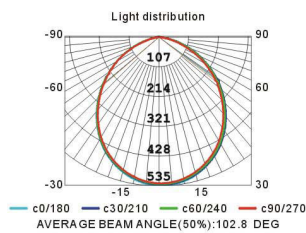

LED Ceiling Light

Available color:

White

Black

C1601/12W-BK(WH)

C1601/18W-BK-(WH)

C1601/24W-BK(WH)