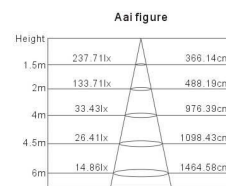

LED Ceiling Light

Available color:

White

Black

C1601/12W-BK(WH)

C1601/18W-BK-(WH)

C1601/24W-BK(WH)