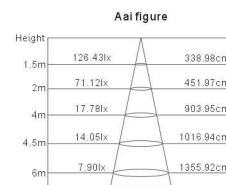

LED Ceiling Light

Available color:

White

Black

C1601/12W-BK(WH)

C1601/18W-BK-(WH)

C1601/24W-BK(WH)