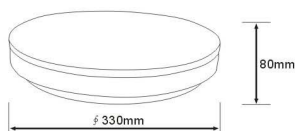

**MRC1081/20W**

175-265V 50Hz	20W	3000K 6400K	Energy IP	3000lm 2000lm 2000lm	Ra> 80	120°
PC	50,000h Long Life	LED	IP20	Flame Free	120°	

**Aai figure**

Height	1.5m	2m	4m	4.5m	6m
156.56lx	554.01cm	39.14lx	1109.28cm	30.99lx	1247.88cm
17.40lx	1663.84cm	8.28lx	2773.07cm		

**MRC1081/30W**

175-265V 50Hz	30W	3000K 6400K	Energy IP	3000lm 2000lm 2000lm	Ra> 80	120°
PC	50,000h Long Life	LED	IP20	Flame Free	120°	

**Aai figure**

Height	1.5m	2m	4m	4.5m	6m
215.87lx	581.31cm	53.92lx	1162.26cm	42.60lx	1307.54cm
23.96lx	1742.39cm	8.63lx	2905.65cm		

**MRC1081/40W**

175-265V 50Hz	40W	3000K 6400K	Energy IP	3000lm 2000lm 2000lm	Ra> 80	120°
PC	50,000h Long Life	LED	IP20	Flame Free	120°	

**Aai figure**

Height	1.5m	2m	4m	4.5m	6m
328.43lx	547.59cm	82.11lx	1095.07cm	64.87lx	1231.95cm
36.49lx	1642.60cm	13.14lx	2737.67cm		