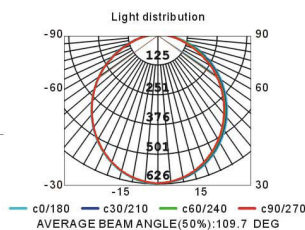

**MRC1081/20W**

175-265V 50Hz	20W	3000K 6400K	Energy IP	3000lm 2000lm 2000lm	Ra> 80	120°
PC	50,000h Long Life	LED	IP20	Flame Free	120°	

**Aai figure**

Height	1.5m	2m	4m	4.5m	6m
156.56lx	554.01cm	39.14lx	1109.28cm	30.99lx	1247.88cm
17.40lx	1663.84cm	8.28lx	2773.07cm		

**MRC1081/30W**

175-265V 50Hz	30W	3000K 6400K	Energy IP	3000lm 2000lm 2000lm	Ra> 80	120°
PC	50,000h Long Life	LED	IP20	Flame Free	120°	

**Aai figure**

Height	1.5m	2m	4m	4.5m	6m
215.87lx	581.31cm	53.92lx	1162.26cm	42.60lx	1307.54cm
23.96lx	1742.39cm	8.63lx	2905.65cm		

**MRC1081/40W**

175-265V 50Hz	40W	3000K 6400K	Energy IP	3000lm 2000lm 2000lm	Ra> 80	120°
PC	50,000h Long Life	LED	IP20	Flame Free	120°	

**Aai figure**

Height	1.5m	2m	4m	4.5m	6m
328.43lx	547.59cm	82.11lx	1095.07cm	64.87lx	1231.95cm
36.49lx	1642.60cm	13.14lx	2737.67cm		