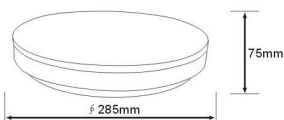

**MRC1081/20W**

175-265V 50Hz	20W	3000K 6400K	Energy IP	3000lm 2000lm 2000lm	Ra> 80	120°
PC	50,000h Long Life	LED	IP20	Flame Free	120°	

**Aai figure**

Height	1.5m	2m	4m	4.5m	6m
156.56lx	554.01cm	39.14lx	1109.28cm	30.99lx	1247.88cm
17.40lx	1663.84cm	8.28lx	2773.07cm		

**MRC1081/30W**

175-265V 50Hz	30W	3000K 6400K	Energy IP	3000lm 2000lm 2000lm	Ra> 80	120°
PC	50,000h Long Life	LED	IP20	Flame Free	120°	

**Aai figure**

Height	1.5m	2m	4m	4.5m	6m
215.87lx	581.31cm	53.92lx	1162.26cm	42.60lx	1307.54cm
23.96lx	1742.39cm	8.63lx	2905.65cm		

**MRC1081/40W**

175-265V 50Hz	40W	3000K 6400K	Energy IP	3000lm 2000lm 2000lm	Ra> 80	120°
PC	50,000h Long Life	LED	IP20	Flame Free	120°	

**Aai figure**

Height	1.5m	2m	4m	4.5m	6m
328.43lx	547.59cm	82.11lx	1095.07cm	64.87lx	1231.95cm
36.49lx	1642.60cm	13.14lx	2737.67cm		