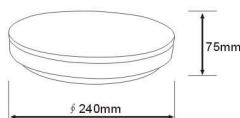

**MRC1081/20W**

175-265V 50Hz	20W	3000K 6400K	Energy IP	3000lm 2000lm 2000lm	Ra> 80	120°
PC	50,000h Long Life	LED	IP20	Flame Free	120°	

**Aai figure**

Height	1.5m	2m	4m	4.5m	6m
156.56lx	554.01cm	39.14lx	1109.28cm	30.99lx	1247.88cm
17.40lx	1663.84cm	8.28lx	2773.07cm		

**MRC1081/30W**

175-265V 50Hz	30W	3000K 6400K	Energy IP	3000lm 2000lm 2000lm	Ra> 80	120°
PC	50,000h Long Life	LED	IP20	Flame Free	120°	

**Aai figure**

Height	1.5m	2m	4m	4.5m	6m
215.87lx	581.31cm	53.92lx	1162.26cm	42.60lx	1307.54cm
23.96lx	1742.39cm	8.63lx	2905.65cm		

**MRC1081/40W**

175-265V 50Hz	40W	3000K 6400K	Energy IP	3000lm 2000lm 2000lm	Ra> 80	120°
PC	50,000h Long Life	LED	IP20	Flame Free	120°	

**Aai figure**

Height	1.5m	2m	4m	4.5m	6m
328.43lx	547.59cm	82.11lx	1095.07cm	64.87lx	1231.95cm
36.49lx	1642.60cm	13.14lx	2737.67cm		