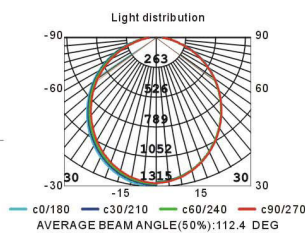

**MRC1081/20W**

175-265V 50Hz	20W	3000K 6400K	Energy IP	3000lm 2000lm 2000lm	Ra> 80	120°
PC	50,000h Long Life	LED	IP20	Flame Free	120°	

**Aai figure**

Height	1.5m	2m	4m	4.5m	6m
156.56lx	554.01cm	39.14lx	1109.28cm	30.99lx	1247.88cm
17.40lx	1663.84cm	8.28lx	2773.07cm		

**MRC1081/30W**

175-265V 50Hz	30W	3000K 6400K	Energy IP	3000lm 2000lm 2000lm	Ra> 80	120°
PC	50,000h Long Life	LED	IP20	Flame Free	120°	

**Aai figure**

Height	1.5m	2m	4m	4.5m	6m
215.87lx	581.31cm	53.92lx	1162.26cm	42.60lx	1307.54cm
23.96lx	1742.39cm	8.63lx	2905.65cm		

**MRC1081/40W**

175-265V 50Hz	40W	3000K 6400K	Energy IP	3000lm 2000lm 2000lm	Ra> 80	120°
PC	50,000h Long Life	LED	IP20	Flame Free	120°	

**Aai figure**

Height	1.5m	2m	4m	4.5m	6m
328.43lx	547.59cm	82.11lx	1095.07cm	64.87lx	1231.95cm
36.49lx	1642.60cm	13.14lx	2737.67cm		