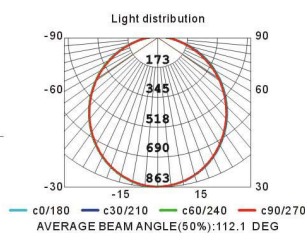

**MRC1081/20W**

175-265V 50Hz	20W	3000K 6400K	Energy IP	3000lm 2000lm 2000lm	Ra> 80	120°
PC	50,000h Long Life	LED	IP20	Flame Free	120°	

**Aai figure**

Height	1.5m	2m	4m	4.5m	6m
156.56lx	554.01cm	39.14lx	1109.28cm	30.99lx	1247.88cm
17.40lx	1663.84cm	8.28lx	2773.07cm		

**MRC1081/30W**

175-265V 50Hz	30W	3000K 6400K	Energy IP	3000lm 2000lm 2000lm	Ra> 80	120°
PC	50,000h Long Life	LED	IP20	Flame Free	120°	

**Aai figure**

Height	1.5m	2m	4m	4.5m	6m
215.87lx	581.31cm	53.92lx	1162.26cm	42.60lx	1307.54cm
23.96lx	1742.39cm	8.63lx	2905.65cm		

**MRC1081/40W**

175-265V 50Hz	40W	3000K 6400K	Energy IP	3000lm 2000lm 2000lm	Ra> 80	120°
PC	50,000h Long Life	LED	IP20	Flame Free	120°	

**Aai figure**

Height	1.5m	2m	4m	4.5m	6m
328.43lx	547.59cm	82.11lx	1095.07cm	64.87lx	1231.95cm
36.49lx	1642.60cm	13.14lx	2737.67cm		