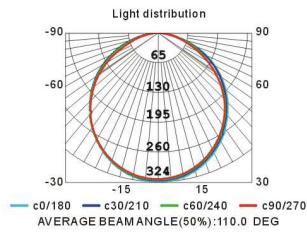

4

FRAME AND PANEL SEPARATE

PR150/12W-DIY

12W	3000K 6400K	E=100	1200 lm CWA/CSE	Ra > 80	
Nylon	50,000h Long life	LED	IP20	138mm	120°

Aal figure

Height	1.5m	2m	4.5m	6m
144.17lx	411.55cm			
81.09lx	548.74cm			
20.27lx	1097.48cm			
16.02lx	1234.66cm			
9.01lx	1648.22cm			

PR180/18W-DIY

18W	3000K 6400K	E=100	1800 lm CWA/CSE	Ra > 80	
Nylon	50,000h Long life	LED	IP20	160mm	120°

Aal figure

Height	1.5m	2m	4.5m	6m
204.38lx	424.96cm			
114.95lx	566.61cm			
28.74lx	1133.26cm			
22.71lx	1274.88cm			
12.77lx	1699.84cm			