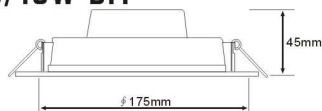

4

FRAME AND PANEL SEPARATE

PR150/12W-DIY

12W	3000K 6400K	E=100	1200 lm CWA/CSE	Ra > 80	
Nylon	50,000h Long life	LED	IP20	138mm	120°

Aal figure

Height	1.5m	2m	4.5m	6m
144.17lx	411.55cm			
81.09lx	548.74cm			
20.27lx	1097.48cm			
16.02lx	1234.66cm			
9.01lx	1648.22cm			

PR180/18W-DIY

18W	3000K 6400K	E=100	1800 lm CWA/CSE	Ra > 80	
Nylon	50,000h Long life	LED	IP20	160mm	120°

Aal figure

Height	1.5m	2m	4.5m	6m
204.38lx	424.96cm			
114.95lx	566.61cm			
28.74lx	1133.26cm			
22.71lx	1274.88cm			
12.77lx	1699.84cm			