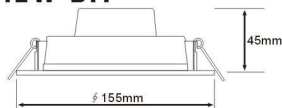

LED Panel Light

DIY Nylon Series

1

CUTHOLE

2

PUSH FRAME UP

3

CONNECT POWER

4

FRAME AND PANEL SEPARATE

PR150/12W-DIY

12W	3000K 6400K	E=100	1200 lm CWA/CSE	Ra > 80	
Nylon	50,000h Long life	LED	IP20	138mm	120°

Aal figure

Height	1.5m	2m	4.5m	6m
144.17lx	411.55cm			
81.09lx	548.74cm			
20.27lx	1097.48cm			
16.02lx	1234.66cm			
9.01lx	1648.22cm			

PR180/18W-DIY

18W	3000K 6400K	E=100	1800 lm CWA/CSE	Ra > 80	
Nylon	50,000h Long life	LED	IP20	160mm	120°

Aal figure

Height	1.5m	2m	4.5m	6m
204.38lx	424.96cm			
114.95lx	566.61cm			
28.74lx	1133.26cm			
22.71lx	1274.88cm			
12.77lx	1699.84cm			