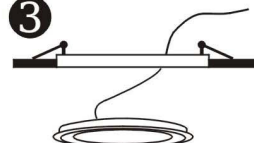

LED Panel Light

DIY Nylon Series

1

CUTHOLE

2

PUSH FRAME UP

3

CONNECT POWER

4

FRAME AND PANEL SEPARATE

PR150/12W-DIY

12W	3000K 6400K	E=100	1200 lm CWA/CSE	Ra > 80	
Nylon	50,000h Long life	LED	IP20	138mm	120°

Aal figure

Height	1.5m	2m	4.5m	6m
144.17lx	411.55cm			
81.09lx	548.74cm			
20.27lx	1097.48cm			
16.02lx	1234.66cm			
9.01lx	1648.22cm			

PR180/18W-DIY

18W	3000K 6400K	E=100	1800 lm CWA/CSE	Ra > 80	
Nylon	50,000h Long life	LED	IP20	160mm	120°

Aal figure

Height	1.5m	2m	4.5m	6m
204.38lx	424.96cm			
114.95lx	566.61cm			
28.74lx	1133.26cm			
22.71lx	1274.88cm			
12.77lx	1699.84cm			