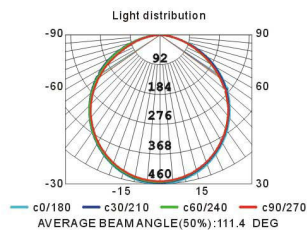

4

FRAME AND PANEL SEPARATE

PR150/12W-DIY

12W	3000K 6400K	E=100	1200 lm CWA/CSE	Ra > 80	
Nylon	50,000h Long life	LED	IP20	138mm	120°

Aal figure

Height	1.5m	2m	4.5m	6m
144.17lx	411.55cm			
81.09lx	548.74cm			
20.27lx	1097.48cm			
16.02lx	1234.66cm			
9.01lx	1648.22cm			

PR180/18W-DIY

18W	3000K 6400K	E=100	1800 lm CWA/CSE	Ra > 80	
Nylon	50,000h Long life	LED	IP20	160mm	120°

Aal figure

Height	1.5m	2m	4.5m	6m
204.38lx	424.96cm			
114.95lx	566.61cm			
28.74lx	1133.26cm			
22.71lx	1274.88cm			
12.77lx	1699.84cm			