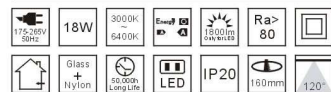

LED Panel light

Nylon Series

PR150/12W-G

Aal figure

Height	c0/180	c90/270
1.5m	136.23lx	413.22cm
2m	76.631lx	550.86cm
4m	19.16lx	1101.92cm
4.5m	15.14lx	1239.65cm
6m	8.51lx	1652.87cm

PR180/18W-G

Aal figure

Height	c0/180	c90/270
1.5m	285.18lx	413.75cm
2m	160.40lx	551.67cm
4m	40.10lx	1103.33cm
4.5m	31.68lx	1241.25cm
6m	17.82lx	1655.00cm