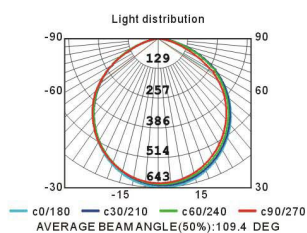

LED Panel light

Nylon Series

PR150/12W-G

Aal figure

Height	c0/180	c90/270
1.5m	136.23lx	413.22cm
2m	76.631lx	550.86cm
4m	19.16lx	1101.92cm
4.5m	15.14lx	1239.65cm
6m	8.51lx	1652.87cm

PR180/18W-G

Aal figure

Height	c0/180	c90/270
1.5m	285.18lx	413.75cm
2m	160.40lx	551.67cm
4m	40.10lx	1103.33cm
4.5m	31.68lx	1241.25cm
6m	17.82lx	1655.00cm