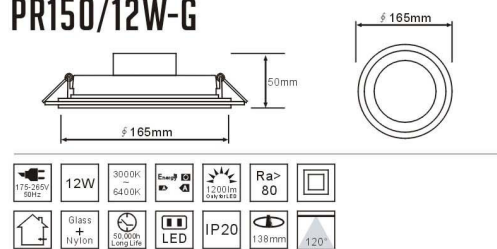

LED Panel light

Nylon Series

PR150/12W-G

Aal figure

Height	c0/180	c90/270
1.5m	136.23lx	413.22cm
2m	76.631lx	550.86cm
4m	19.16lx	1101.92cm
4.5m	15.14lx	1239.65cm
6m	8.51lx	1652.87cm

PR180/18W-G

Aal figure

Height	c0/180	c90/270
1.5m	285.18lx	413.75cm
2m	160.40lx	551.67cm
4m	40.10lx	1103.33cm
4.5m	31.68lx	1241.25cm
6m	17.82lx	1655.00cm