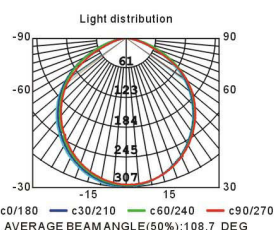

LED Panel light

Nylon Series

PR150/12W-G

Aal figure

Height	c0/180	c90/270
1.5m	136.23lx	413.22cm
2m	76.631lx	550.86cm
4m	19.16lx	1101.92cm
4.5m	15.14lx	1239.65cm
6m	8.51lx	1652.87cm

PR180/18W-G

Aal figure

Height	c0/180	c90/270
1.5m	285.18lx	413.75cm
2m	160.40lx	551.67cm
4m	40.10lx	1103.33cm
4.5m	31.68lx	1241.25cm
6m	17.82lx	1655.00cm