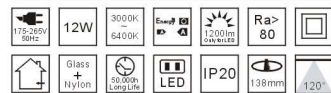

LED Panel light

Nylon Series

PR150/12W-G

Aal figure

Height	c0/180	c90/270
1.5m	136.23lx	413.22cm
2m	76.631lx	550.86cm
4m	19.16lx	1101.92cm
4.5m	15.14lx	1239.65cm
6m	8.51lx	1652.87cm

PR180/18W-G

Aal figure

Height	c0/180	c90/270
1.5m	285.18lx	413.75cm
2m	160.40lx	551.67cm
4m	40.10lx	1103.33cm
4.5m	31.68lx	1241.25cm
6m	17.82lx	1655.00cm