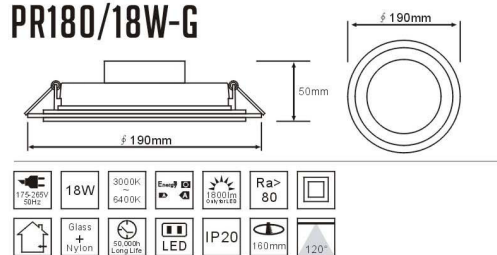

LED Panel light

Nylon Series

PR150/12W-G

Aal figure

Height	c0/180	c90/270
1.5m	136.23lx	413.22cm
2m	76.631lx	550.86cm
4m	19.16lx	1101.92cm
4.5m	15.14lx	1239.65cm
6m	8.51lx	1652.87cm

PR180/18W-G

Aal figure

Height	c0/180	c90/270
1.5m	285.18lx	413.75cm
2m	160.40lx	551.67cm
4m	40.10lx	1103.33cm
4.5m	31.68lx	1241.25cm
6m	17.82lx	1655.00cm