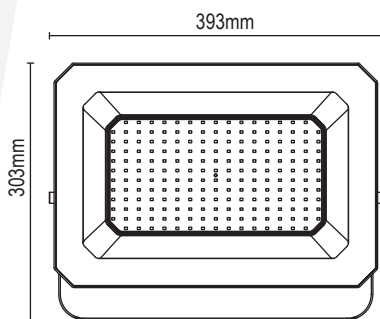

200W

DESCRIPTION	CCT (K)
PLS-HEXA200W-FL	3000K
PLS-HEXA200W-FL	4000K
PLS-HEXA200W-FL	6500K

150W

DESCRIPTION	CCT (K)
PLS-HEXA100W-FL	3000K
PLS-HEXA100W-FL	4000K
PLS-HEXA100W-FL	6500K

50W

DESCRIPTION	CCT (K)
PLS-HEXA50W-FL	3000K
PLS-HEXA50W-FL	4000K
PLS-HEXA50W-FL	6500K

INPUT VOLTAGE AC220-240V 50Hz | **CRI 80** | **LIFETIME 50,000 HRS**