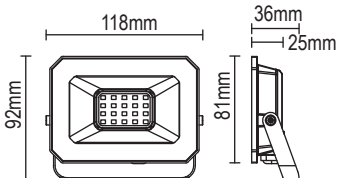

20W

DESCRIPTION	CCT (K)
PLS-HEXA20W-FL	3000K
PLS-HEXA20W-FL	4000K
PLS-HEXA20W-FL	6500K