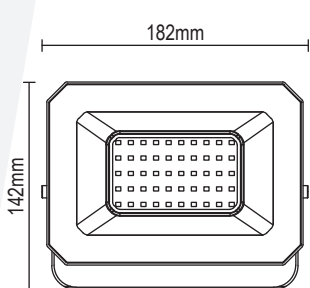

PRESTIGETM HEXA LED FLOODLIGHT

LED FLOODLIGHT

IP65 FLOODLIGHT

PRODUCT FEATURES

- Aluminium & Glass
- Long life time
- Wide angle beam

LUMEN
4,000lm

LUMEN
2,400lm

LUMEN
1600lm

LUMEN
800lm

50W

DESCRIPTION	CCT (K)
PLS-HEXA50W-FL	3000K
PLS-HEXA50W-FL	4000K
PLS-HEXA50W-FL	6500K

30W

DESCRIPTION	CCT (K)
PLS-HEXA30W-FL	3000K
PLS-HEXA30W-FL	4000K
PLS-HEXA30W-FL	6500K

20W

DESCRIPTION	CCT (K)
PLS-HEXA20W-FL	3000K
PLS-HEXA20W-FL	4000K
PLS-HEXA20W-FL	6500K

10W

DESCRIPTION	CCT (K)
PLS-HEXA10W-FL	3000K
PLS-HEXA10W-FL	4000K
PLS-HEXA10W-FL	6500K

INPUT VOLTAGE AC220-240V 50Hz | CRI 80 | LIFETIME 50,000 HRS

PRESTIGETM HEXA LED FLOODLIGHT

LED FLOODLIGHT

IP65 FLOODLIGHT