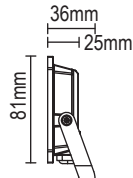

LUMEN
800lm

50W

DESCRIPTION	CCT (K)
PLS-HEXA50W-FL	3000K
PLS-HEXA50W-FL	4000K
PLS-HEXA50W-FL	6500K

30W

DESCRIPTION	CCT (K)
PLS-HEXA30W-FL	3000K
PLS-HEXA30W-FL	4000K
PLS-HEXA30W-FL	6500K

20W

DESCRIPTION	CCT (K)
PLS-HEXA20W-FL	3000K
PLS-HEXA20W-FL	4000K
PLS-HEXA20W-FL	6500K