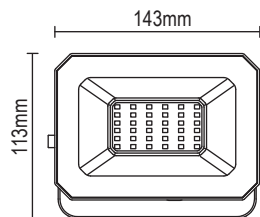

30W

DESCRIPTION	CCT (K)
PLS-HEXA30W-FL	3000K
PLS-HEXA30W-FL	4000K
PLS-HEXA30W-FL	6500K