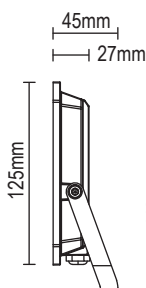

LUMEN
800lm

50W

DESCRIPTION	CCT (K)
PLS-HEXA50W-FL	3000K
PLS-HEXA50W-FL	4000K
PLS-HEXA50W-FL	6500K

30W

DESCRIPTION	CCT (K)
PLS-HEXA30W-FL	3000K
PLS-HEXA30W-FL	4000K
PLS-HEXA30W-FL	6500K

20W

DESCRIPTION	CCT (K)
PLS-HEXA20W-FL	3000K
PLS-HEXA20W-FL	4000K
PLS-HEXA20W-FL	6500K