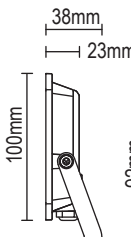

LUMEN
800lm

50W

DESCRIPTION	CCT (K)
PLS-HEXA50W-FL	3000K
PLS-HEXA50W-FL	4000K
PLS-HEXA50W-FL	6500K

30W

DESCRIPTION	CCT (K)
PLS-HEXA30W-FL	3000K
PLS-HEXA30W-FL	4000K
PLS-HEXA30W-FL	6500K

20W

DESCRIPTION	CCT (K)
PLS-HEXA20W-FL	3000K
PLS-HEXA20W-FL	4000K
PLS-HEXA20W-FL	6500K