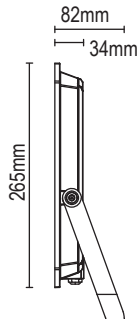

200W

DESCRIPTION	CCT (K)
PLS-HEXA200W-FL	3000K
PLS-HEXA200W-FL	4000K
PLS-HEXA200W-FL	6500K

150W

DESCRIPTION	CCT (K)
PLS-HEXA100W-FL	3000K
PLS-HEXA100W-FL	4000K
PLS-HEXA100W-FL	6500K

50W

DESCRIPTION	CCT (K)
PLS-HEXA50W-FL	3000K
PLS-HEXA50W-FL	4000K
PLS-HEXA50W-FL	6500K