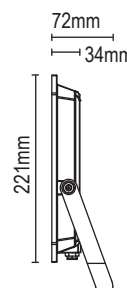

200W

DESCRIPTION	CCT (K)
PLS-HEXA200W-FL	3000K
PLS-HEXA200W-FL	4000K
PLS-HEXA200W-FL	6500K

150W

DESCRIPTION	CCT (K)
PLS-HEXA100W-FL	3000K
PLS-HEXA100W-FL	4000K
PLS-HEXA100W-FL	6500K

50W

DESCRIPTION	CCT (K)
PLS-HEXA50W-FL	3000K
PLS-HEXA50W-FL	4000K
PLS-HEXA50W-FL	6500K