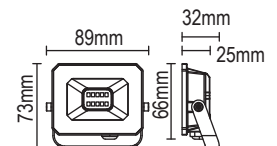

10W

DESCRIPTION	CCT (K)
PLS-HEXA10W-FL	3000K
PLS-HEXA10W-FL	4000K
PLS-HEXA10W-FL	6500K

INPUT VOLTAGE AC220-240V 50Hz | CRI 80 | LIFETIME 50,000 HRS

PRESTIGETM HEXA LED FLOODLIGHT

LED FLOODLIGHT

IP65 FLOODLIGHT