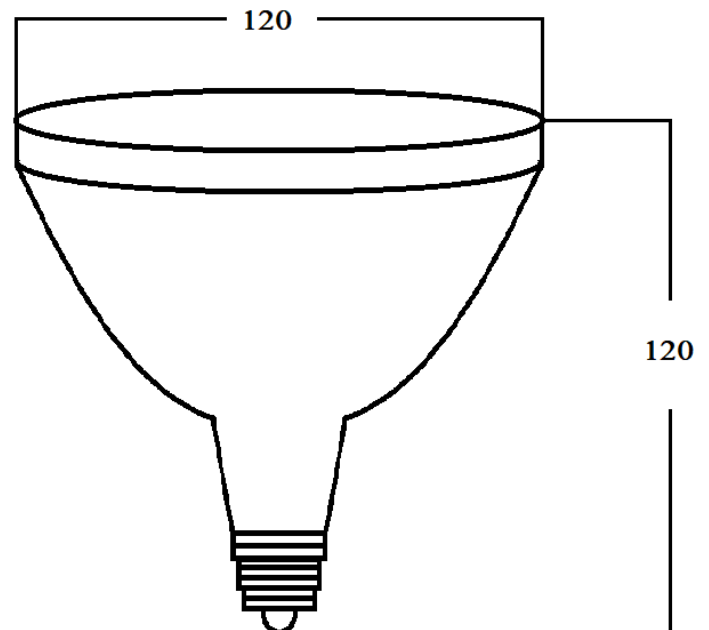

LED PAR38 SERIES

features

- ⇒ Par 38 is designed for both outdoor and indoor use
- ⇒ Flicker free starting with no strobing of lamp
- ⇒ It is not only highly power efficient but is also 80% energy saving
- ⇒ High colour rendering index of ≥ 80 Ra to restore true colour of the environment
- ⇒ Lighting efficiency of 90%, and power of efficiency of 85%
- ⇒ Designed for a connection with a AC 170 ~ 265 V
- ⇒ Base Type: E27

dimensions (mm)

Description	Watt (W)	Voltage (V)	Lumen (LM)	CCT	CRI	Standard Pack
BELG-P3822S	20	AC 170 ~ 265	1800	3000K, 6500K	≥ 80	20 pcs/ ctn