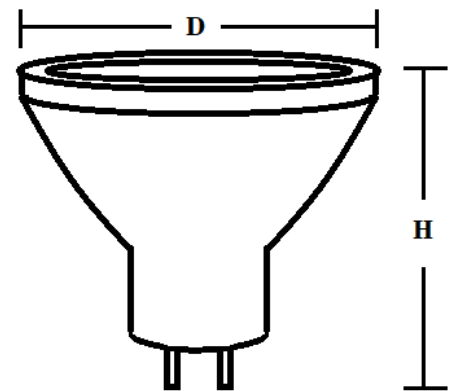

Applications

Environmental Conscious

This product is in compliance with the relevant boards

Approved by:

dimension

Base Type	Diameter (mm)	Height (mm)
GU10	50	55
GU5.3	50	55

Description	Watt (W)	Voltage (V)	Lumen (LM)	CCT	Base Type	Beam Angle	Standard Pack
BELG-GU1008	8	AC 110 ~ 240	640	3000K, 4000K, 6500K	GU10	36°	100 pcs/ ctn
BELG-MR1608	8	AC 110 ~ 240	640	3000K, 4000K, 6500K	GU5.3	36°	100 pcs/ ctn