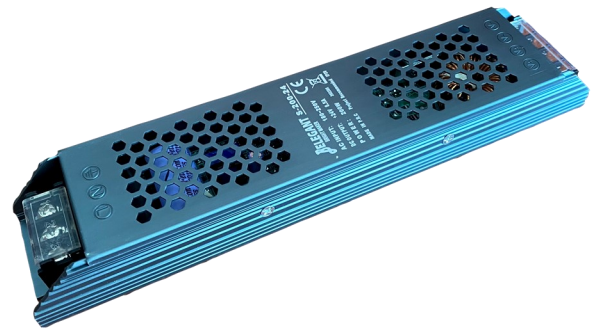

## BRIGHT MAKER

### POWER SUPPLY FOR STRIP LIGHT

### features

- ⇒ Design for indoor installations , IP20
- ⇒ Comes with protections against: short circuit, overload, over temperature
- ⇒ Cooling by free air convection
- ⇒ 100% full load burn-in test
- ⇒ Recommended for project
- ⇒ Suitable for LED Lighting
- ⇒ Meets the high safety, health, and environmental protection requirements according to CE certification

	DIMENSIONS (MM)				
	100	150	200	300	400
Power	100	150	200	300	400
Width [A]	48	48	48	48	48
Length [B]	145	195	234	258	288
Height [C]	29	29	29	29	29
[D]	6	6	6	6	6
[E]	9	9	9	9	9
[F]	10	10	12	12	12

Description	AC Input (V)	DC Output	DC Output	Power (W)	Standard Pack
S-100-24	AC 100 ~ 250	+24V	4.2A	100	100 pcs/ ctn
S-150-24	AC 100 ~ 250	+24V	6.25A	150	80 pcs/ ctn
S-200-24	AC 180 ~ 250	+24V	8.5A	200	60 pcs/ ctn
S-300-24	AC 180 ~ 250	+24V	12.5A	300	60 pcs/ ctn
S-400-24	AC 180 ~ 250	+24V	16.5A	400	45 pcs/ ctn