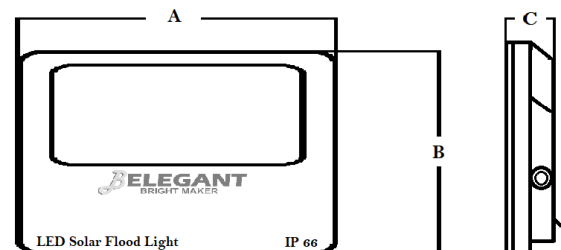

standard specification

Colour Temp

available in

warmwhite (3000K)

daylight (6500K)

Applications

Watt (W)	Length (mm) [A]	Height (mm) [B]	Width (mm) [C]	Height (mm) [D]	Length (mm) [E]	Width (mm) [F]
100	230	194	57	350	350	17
150	296	250	57	520	350	17
250	355	290	57	600	350	17