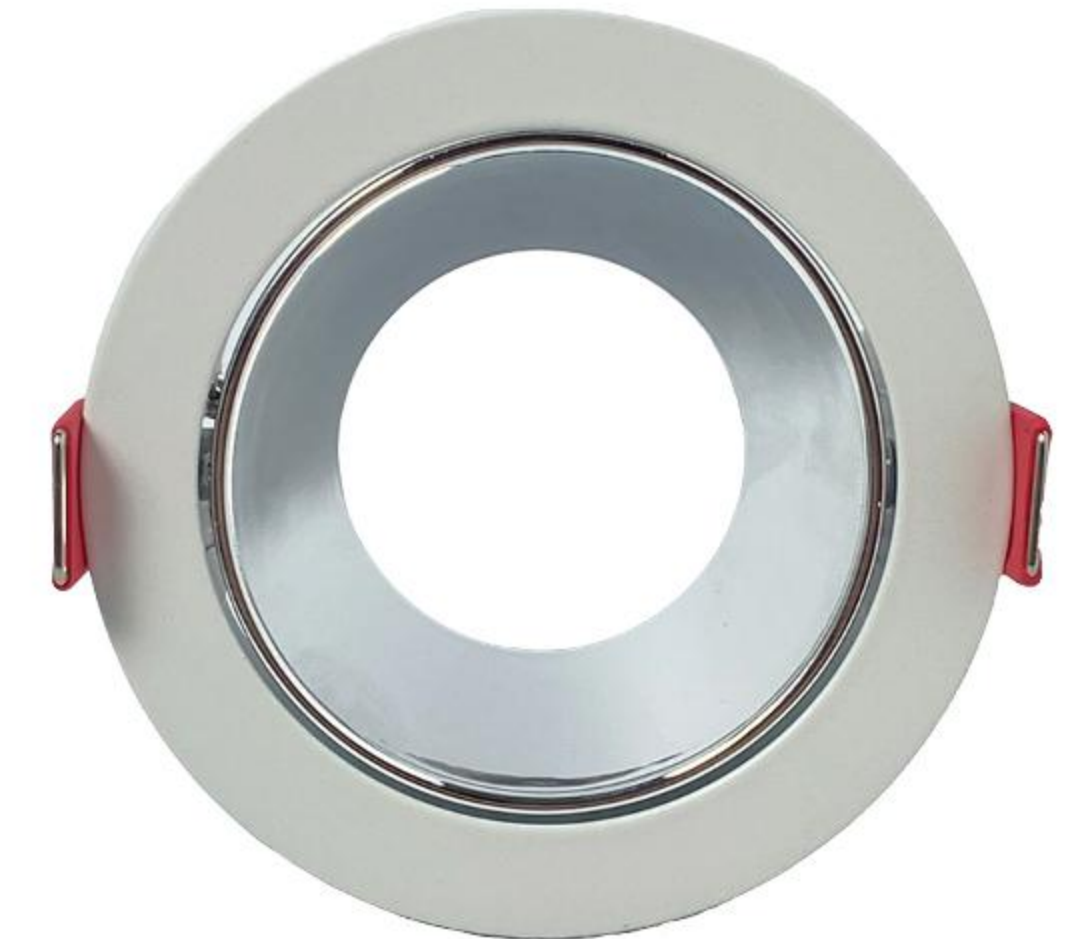

EYEBALL CASING

Product Image	Item Code	Model	Fitting Color	Dimensions (mm)
	DSY034-RD-WH	Eyeball Casing Round Single White	White	Ø94 x H31 Cut Hole: Ø80
	DSY034-RD-BK	Eyeball Casing Round Single Black	Black	Ø94 x H31 Cut Hole: Ø80
	DSY044-RD-WH+BLACK	Eyeball Deep Casing Anti glare	White + Black	Ø84 x H34 Cut Hole: Ø74
	DSY044-RD-WH+GOLD	Eyeball Deep Casing Anti glare	White + Gold	Ø84 x H34 Cut Hole: Ø74
	DSY044-RD-WH+SV	Eyeball Deep Casing Anti glare	White + Silver	Ø84 x H34 Cut Hole: Ø74