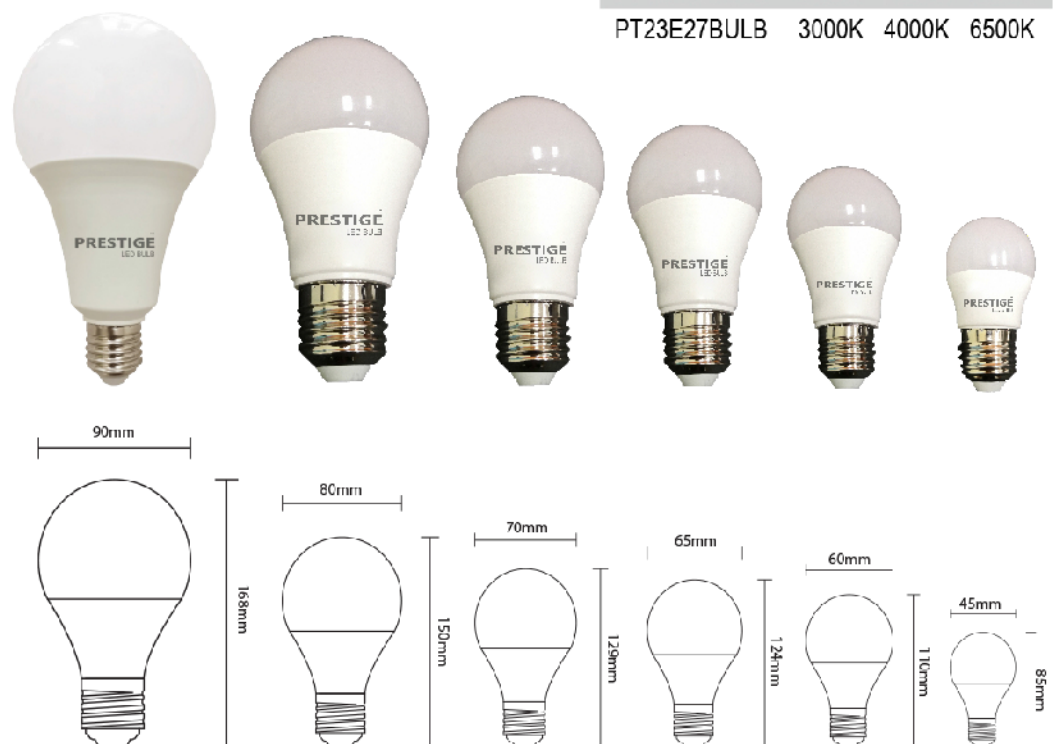

VOLTAGE 165-265V | CRI 80 | LIFETIME 15,000 HRS