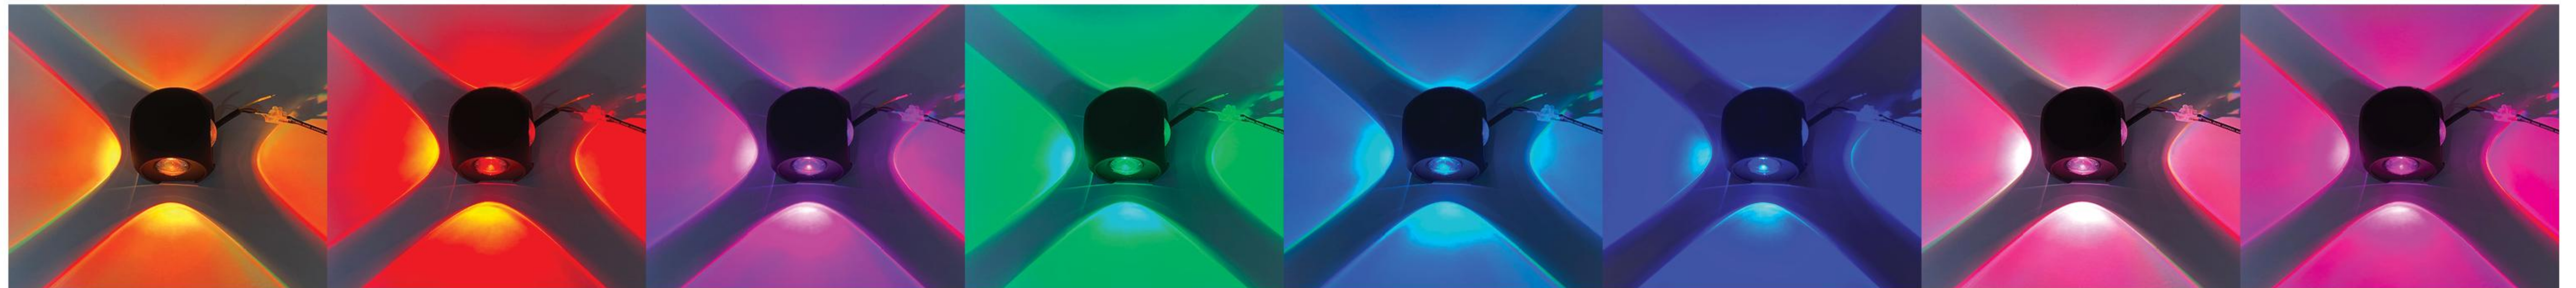

RGB COLOURFUL LED WALL UP DOWN LIGHT

MESALED

Product Image	Item Code	Model	Wattage	Voltage	CRI	Dimension (mm)
	W9680-3-BK-RGB	MESALED Up Down Light IP54/6Hx1W-RGB	6w	165-265v	80	L170 x H80 x W40
	W2985-4-BK-RGB	MESALED Up Down Light IP54/4Hx3W-RGB	3w	165-265v	80	L80 x H65 x W75