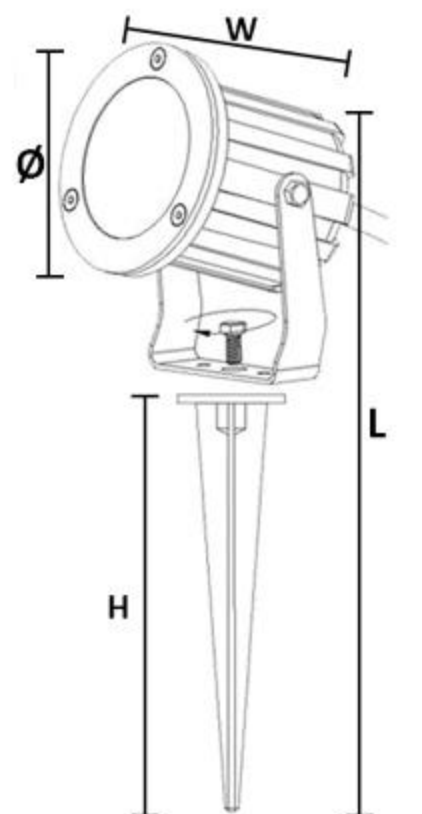

GU10 SPIKE GARDEN LIGHT CASING

MESALED

- ☞ Fitting color: Black
- ☞ IP 65
- ☞ Anti-rust
- ☞ Heavt Duty
- ☞ With GU10 holder

☞ MSL-D6501/GU10

☞ MSL-D6701/GU10

☞ MSL-D6703/GU10

Product Image	Item Code	Model	Voltage	Dimensions (mm)
	MSL-D6501/GU10	MESALED Spike Garden light c/w 2 Meter wire	220-240v	Ø98 x W95 x H165 x L250
	MSL-D6701/GU10	MESALED Spike Garden light c/w 2 Meter wire	220-240v	Ø103 x W117 x H212 x L320
	MSL-D6703/GU10	MESALED Spike Garden light c/w 2 Meter wire	220-240v	Ø103 x W150 x H207 x L352