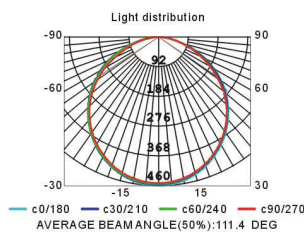

FL-SSA110/6W

Aal figure

Height	c0/180	c30/210	c60/240	c90/270
1.5m	35.04lx	390.76cm		
2m	19.71lx	521.01cm		
4m	4.93lx	1042.03cm		
4.5m	3.89lx	1172.28cm		
6m	2.19lx	1563.04cm		

FL-SSA150/12W

Aal figure

Height	c0/180	c30/210	c60/240	c90/270
1.5m	144.17lx	411.55cm		
2m	81.09lx	548.74cm		
4m	20.27lx	1097.48cm		
4.5m	16.02lx	1234.66cm		
6m	9.01lx	1646.22cm		

FL-SSA180/18W(24W)

Aal figure

Height	c0/180	c30/210	c60/240	c90/270
1.5m	204.35lx	424.96cm		
2m	114.95lx	566.61cm		
4m	28.74lx	1133.26cm		
4.5m	22.71lx	1274.88cm		
6m	12.77lx	1689.84cm		

FL-SSA225/24W(30W)

Aal figure

Height	c0/180	c30/210	c60/240	c90/270
1.5m	284.44lx	427.57cm		
2m	160.00lx	570.09cm		
4m	40.00lx	1140.18cm		
4.5m	31.60lx	1282.70cm		
6m	17.78lx	1710.27cm		