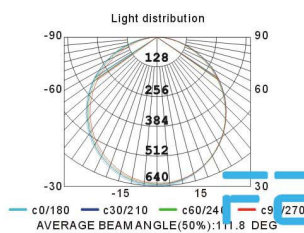

FL-SSA110/6W

Aal figure

Height	c0/180	c30/210	c60/240	c90/270
1.5m	35.04lx	390.76cm		
2m	19.71lx	521.01cm		
4m	4.93lx	1042.03cm		
4.5m	3.89lx	1172.28cm		
6m	2.19lx	1563.04cm		

FL-SSA150/12W

Aal figure

Height	c0/180	c30/210	c60/240	c90/270
1.5m	144.17lx	411.55cm		
2m	81.09lx	548.74cm		
4m	20.27lx	1097.48cm		
4.5m	16.02lx	1234.66cm		
6m	9.01lx	1646.22cm		

FL-SSA180/18W(24W)

Aal figure

Height	c0/180	c30/210	c60/240	c90/270
1.5m	204.35lx	424.96cm		
2m	114.95lx	566.61cm		
4m	28.74lx	1133.26cm		
4.5m	22.71lx	1274.88cm		
6m	12.77lx	1689.84cm		

FL-SSA225/24W(30W)

Aal figure

Height	c0/180	c30/210	c60/240	c90/270
1.5m	284.44lx	427.57cm		
2m	160.00lx	570.09cm		
4m	40.00lx	1140.18cm		
4.5m	31.60lx	1282.70cm		
6m	17.78lx	1710.27cm		