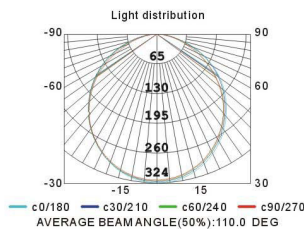

FL-SSA110/6W

Aal figure

Height	c0/180	c30/210	c60/240	c90/270
1.5m	35.04lx	390.76cm		
2m	19.71lx	521.01cm		
4m	4.93lx	1042.03cm		
4.5m	3.89lx	1172.28cm		
6m	2.19lx	1563.04cm		

FL-SSA150/12W

Aal figure

Height	c0/180	c30/210	c60/240	c90/270
1.5m	144.17lx	411.55cm		
2m	81.09lx	548.74cm		
4m	20.27lx	1097.48cm		
4.5m	16.02lx	1234.66cm		
6m	9.01lx	1646.22cm		

FL-SSA180/18W(24W)

Aal figure

Height	c0/180	c30/210	c60/240	c90/270
1.5m	204.35lx	424.96cm		
2m	114.95lx	566.61cm		
4m	28.74lx	1133.26cm		
4.5m	22.71lx	1274.88cm		
6m	12.77lx	1689.84cm		

FL-SSA225/24W(30W)

Aal figure

Height	c0/180	c30/210	c60/240	c90/270
1.5m	284.44lx	427.57cm		
2m	160.00lx	570.09cm		
4m	40.00lx	1140.18cm		
4.5m	31.60lx	1282.70cm		
6m	17.78lx	1710.27cm		