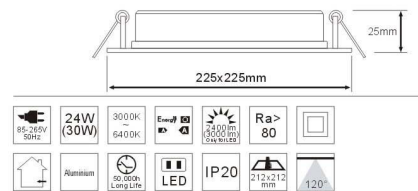

FL-SSA110/6W

Aal figure

Height	c0/180	c30/210	c60/240	c90/270
1.5m	35.04lx	390.76cm		
2m	19.71lx	521.01cm		
4m	4.93lx	1042.03cm		
4.5m	3.89lx	1172.28cm		
6m	2.19lx	1563.04cm		

FL-SSA150/12W

Aal figure

Height	c0/180	c30/210	c60/240	c90/270
1.5m	144.17lx	411.55cm		
2m	81.09lx	548.74cm		
4m	20.27lx	1097.48cm		
4.5m	16.02lx	1234.66cm		
6m	9.01lx	1646.22cm		

FL-SSA180/18W(24W)

Aal figure

Height	c0/180	c30/210	c60/240	c90/270
1.5m	204.35lx	424.96cm		
2m	114.95lx	566.61cm		
4m	28.74lx	1133.26cm		
4.5m	22.71lx	1274.88cm		
6m	12.77lx	1689.84cm		

FL-SSA225/24W(30W)

Aal figure

Height	c0/180	c30/210	c60/240	c90/270
1.5m	284.44lx	427.57cm		
2m	160.00lx	570.09cm		
4m	40.00lx	1140.18cm		
4.5m	31.60lx	1282.70cm		
6m	17.78lx	1710.27cm		