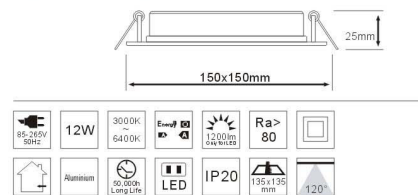

FL-SSA110/6W

Aal figure

Height	c0/180	c30/210	c60/240	c90/270
1.5m	35.04lx	390.76cm		
2m	19.71lx	521.01cm		
4m	4.93lx	1042.03cm		
4.5m	3.89lx	1172.28cm		
6m	2.19lx	1563.04cm		

FL-SSA150/12W

Aal figure

Height	c0/180	c30/210	c60/240	c90/270
1.5m	144.17lx	411.55cm		
2m	81.09lx	548.74cm		
4m	20.27lx	1097.48cm		
4.5m	16.02lx	1234.66cm		
6m	9.01lx	1646.22cm		

FL-SSA180/18W(24W)

Aal figure

Height	c0/180	c30/210	c60/240	c90/270
1.5m	204.35lx	424.96cm		
2m	114.95lx	566.61cm		
4m	28.74lx	1133.26cm		
4.5m	22.71lx	1274.88cm		
6m	12.77lx	1689.84cm		

FL-SSA225/24W(30W)

Aal figure

Height	c0/180	c30/210	c60/240	c90/270
1.5m	284.44lx	427.57cm		
2m	160.00lx	570.09cm		
4m	40.00lx	1140.18cm		
4.5m	31.60lx	1282.70cm		
6m	17.78lx	1710.27cm		