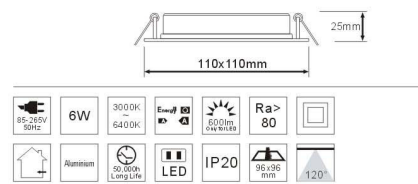

FL-SSA110/6W

Aal figure

Height	c0/180	c30/210	c60/240	c90/270
1.5m	35.04lx	390.76cm		
2m	19.71lx	521.01cm		
4m	4.93lx	1042.03cm		
4.5m	3.89lx	1172.28cm		
6m	2.19lx	1563.04cm		

FL-SSA150/12W

Aal figure

Height	c0/180	c30/210	c60/240	c90/270
1.5m	144.17lx	411.55cm		
2m	81.09lx	548.74cm		
4m	20.27lx	1097.48cm		
4.5m	16.02lx	1234.66cm		
6m	9.01lx	1646.22cm		

FL-SSA180/18W(24W)

Aal figure

Height	c0/180	c30/210	c60/240	c90/270
1.5m	204.35lx	424.96cm		
2m	114.95lx	566.61cm		
4m	28.74lx	1133.26cm		
4.5m	22.71lx	1274.88cm		
6m	12.77lx	1689.84cm		

FL-SSA225/24W(30W)

Aal figure

Height	c0/180	c30/210	c60/240	c90/270
1.5m	284.44lx	427.57cm		
2m	160.00lx	570.09cm		
4m	40.00lx	1140.18cm		
4.5m	31.60lx	1282.70cm		
6m	17.78lx	1710.27cm		