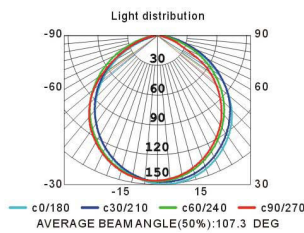

FL-SSA110/6W

Aal figure

Height	c0/180	c30/210	c60/240	c90/270
1.5m	35.04lx	390.76cm		
2m	19.71lx	521.01cm		
4m	4.93lx	1042.03cm		
4.5m	3.89lx	1172.28cm		
6m	2.19lx	1563.04cm		

FL-SSA150/12W

Aal figure

Height	c0/180	c30/210	c60/240	c90/270
1.5m	144.17lx	411.55cm		
2m	81.09lx	548.74cm		
4m	20.27lx	1097.48cm		
4.5m	16.02lx	1234.66cm		
6m	9.01lx	1646.22cm		

FL-SSA180/18W(24W)

Aal figure

Height	c0/180	c30/210	c60/240	c90/270
1.5m	204.35lx	424.96cm		
2m	114.95lx	566.61cm		
4m	28.74lx	1133.26cm		
4.5m	22.71lx	1274.88cm		
6m	12.77lx	1689.84cm		

FL-SSA225/24W(30W)

Aal figure

Height	c0/180	c30/210	c60/240	c90/270
1.5m	284.44lx	427.57cm		
2m	160.00lx	570.09cm		
4m	40.00lx	1140.18cm		
4.5m	31.60lx	1282.70cm		
6m	17.78lx	1710.27cm		