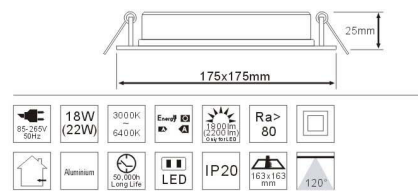

FL-SSA110/6W

Aal figure

Height	c0/180	c30/210	c60/240	c90/270
1.5m	35.04lx	390.76cm		
2m	19.71lx	521.01cm		
4m	4.93lx	1042.03cm		
4.5m	3.89lx	1172.28cm		
6m	2.19lx	1563.04cm		

FL-SSA150/12W

Aal figure

Height	c0/180	c30/210	c60/240	c90/270
1.5m	144.17lx	411.55cm		
2m	81.09lx	548.74cm		
4m	20.27lx	1097.48cm		
4.5m	16.02lx	1234.66cm		
6m	9.01lx	1646.22cm		

FL-SSA180/18W(24W)

Aal figure

Height	c0/180	c30/210	c60/240	c90/270
1.5m	204.35lx	424.96cm		
2m	114.95lx	566.61cm		
4m	28.74lx	1133.26cm		
4.5m	22.71lx	1274.88cm		
6m	12.77lx	1689.84cm		

FL-SSA225/24W(30W)

Aal figure

Height	c0/180	c30/210	c60/240	c90/270
1.5m	284.44lx	427.57cm		
2m	160.00lx	570.09cm		
4m	40.00lx	1140.18cm		
4.5m	31.60lx	1282.70cm		
6m	17.78lx	1710.27cm		