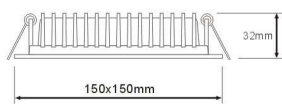

### BS150/12W

85-265V 50Hz	12W	3000K ~ 6400K	EWELL 10	1500lm (240lm/W)	Ra> 80	150mm 150mm
Aluminum	50,000h Long Life	LED	IP20	137x137 mm	120°	

Aai figure

Height	149.07lx	389.35cm
1.5m	83.85lx	519.14cm
2m	20.96lx	1038.27cm
4m	16.56lx	1168.15cm
6m	9.32lx	1557.41cm

### BS180/18W(24W)

85-265V 50Hz	18W (24W)	3000K ~ 6400K	EWELL 10	1500lm (240lm/W)	Ra> 80	150mm 150mm
Aluminum	50,000h Long Life	LED	IP20	160x160 mm	120°	

Aai figure

Height	283.19lx	427.49cm
1.5m	159.29lx	569.99cm
2m	39.82lx	1139.97cm
4m	31.47lx	1282.47cm
6m	17.70lx	1709.96cm