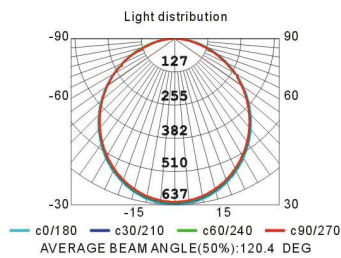

### BS150/12W

85-265V 50Hz	12W	3000K ~ 6400K	EWELL 10	1500lm (240lm/W)	Ra> 80	150mm 150mm
Aluminum	50,000h Long Life	LED	IP20	137x137 mm	120°	

Aai figure

Height	149.07lx	389.35cm
1.5m	83.85lx	519.14cm
2m	20.96lx	1038.27cm
4m	16.56lx	1168.15cm
6m	9.32lx	1557.41cm

### BS180/18W(24W)

85-265V 50Hz	18W (24W)	3000K ~ 6400K	EWELL 10	1500lm (240lm/W)	Ra> 80	150mm 150mm
Aluminum	50,000h Long Life	LED	IP20	160x160 mm	120°	

Aai figure

Height	283.19lx	427.49cm
1.5m	159.29lx	569.99cm
2m	39.82lx	1139.97cm
4m	31.47lx	1282.47cm
6m	17.70lx	1709.96cm