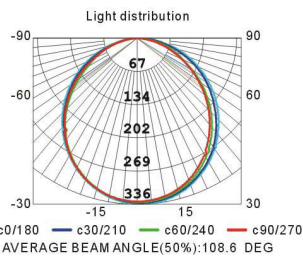

### BS150/12W

85-265V 50Hz	12W	3000K ~ 6400K	EWELL 10	1500lm (240lm/W)	Ra> 80	150mm 150mm
Aluminum	50,000h Long Life	LED	IP20	137x137 mm	120°	

Aai figure

Height	149.07lx	389.35cm
1.5m	83.85lx	519.14cm
2m	20.96lx	1038.27cm
4m	16.56lx	1168.15cm
6m	9.32lx	1557.41cm

### BS180/18W(24W)

85-265V 50Hz	18W (24W)	3000K ~ 6400K	EWELL 10	1500lm (240lm/W)	Ra> 80	150mm 150mm
Aluminum	50,000h Long Life	LED	IP20	160x160 mm	120°	

Aai figure

Height	283.19lx	427.49cm
1.5m	159.29lx	569.99cm
2m	39.82lx	1139.97cm
4m	31.47lx	1282.47cm
6m	17.70lx	1709.96cm