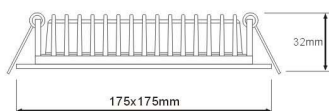

### BS150/12W

85-265V 50Hz	12W	3000K ~ 6400K	EWELL 10	1500lm (240lm/W)	Ra> 80	150mm 150mm
Aluminum	50,000h Long Life	LED	IP20	137x137 mm	120°	

Aai figure

Height	149.07lx	389.35cm
1.5m	83.85lx	519.14cm
2m	20.96lx	1038.27cm
4m	16.56lx	1168.15cm
6m	9.32lx	1557.41cm

### BS180/18W(24W)

85-265V 50Hz	18W (24W)	3000K ~ 6400K	EWELL 10	1500lm (240lm/W)	Ra> 80	150mm 150mm
Aluminum	50,000h Long Life	LED	IP20	160x160 mm	120°	

Aai figure

Height	283.19lx	427.49cm
1.5m	159.29lx	569.99cm
2m	39.82lx	1139.97cm
4m	31.47lx	1282.47cm
6m	17.70lx	1709.96cm