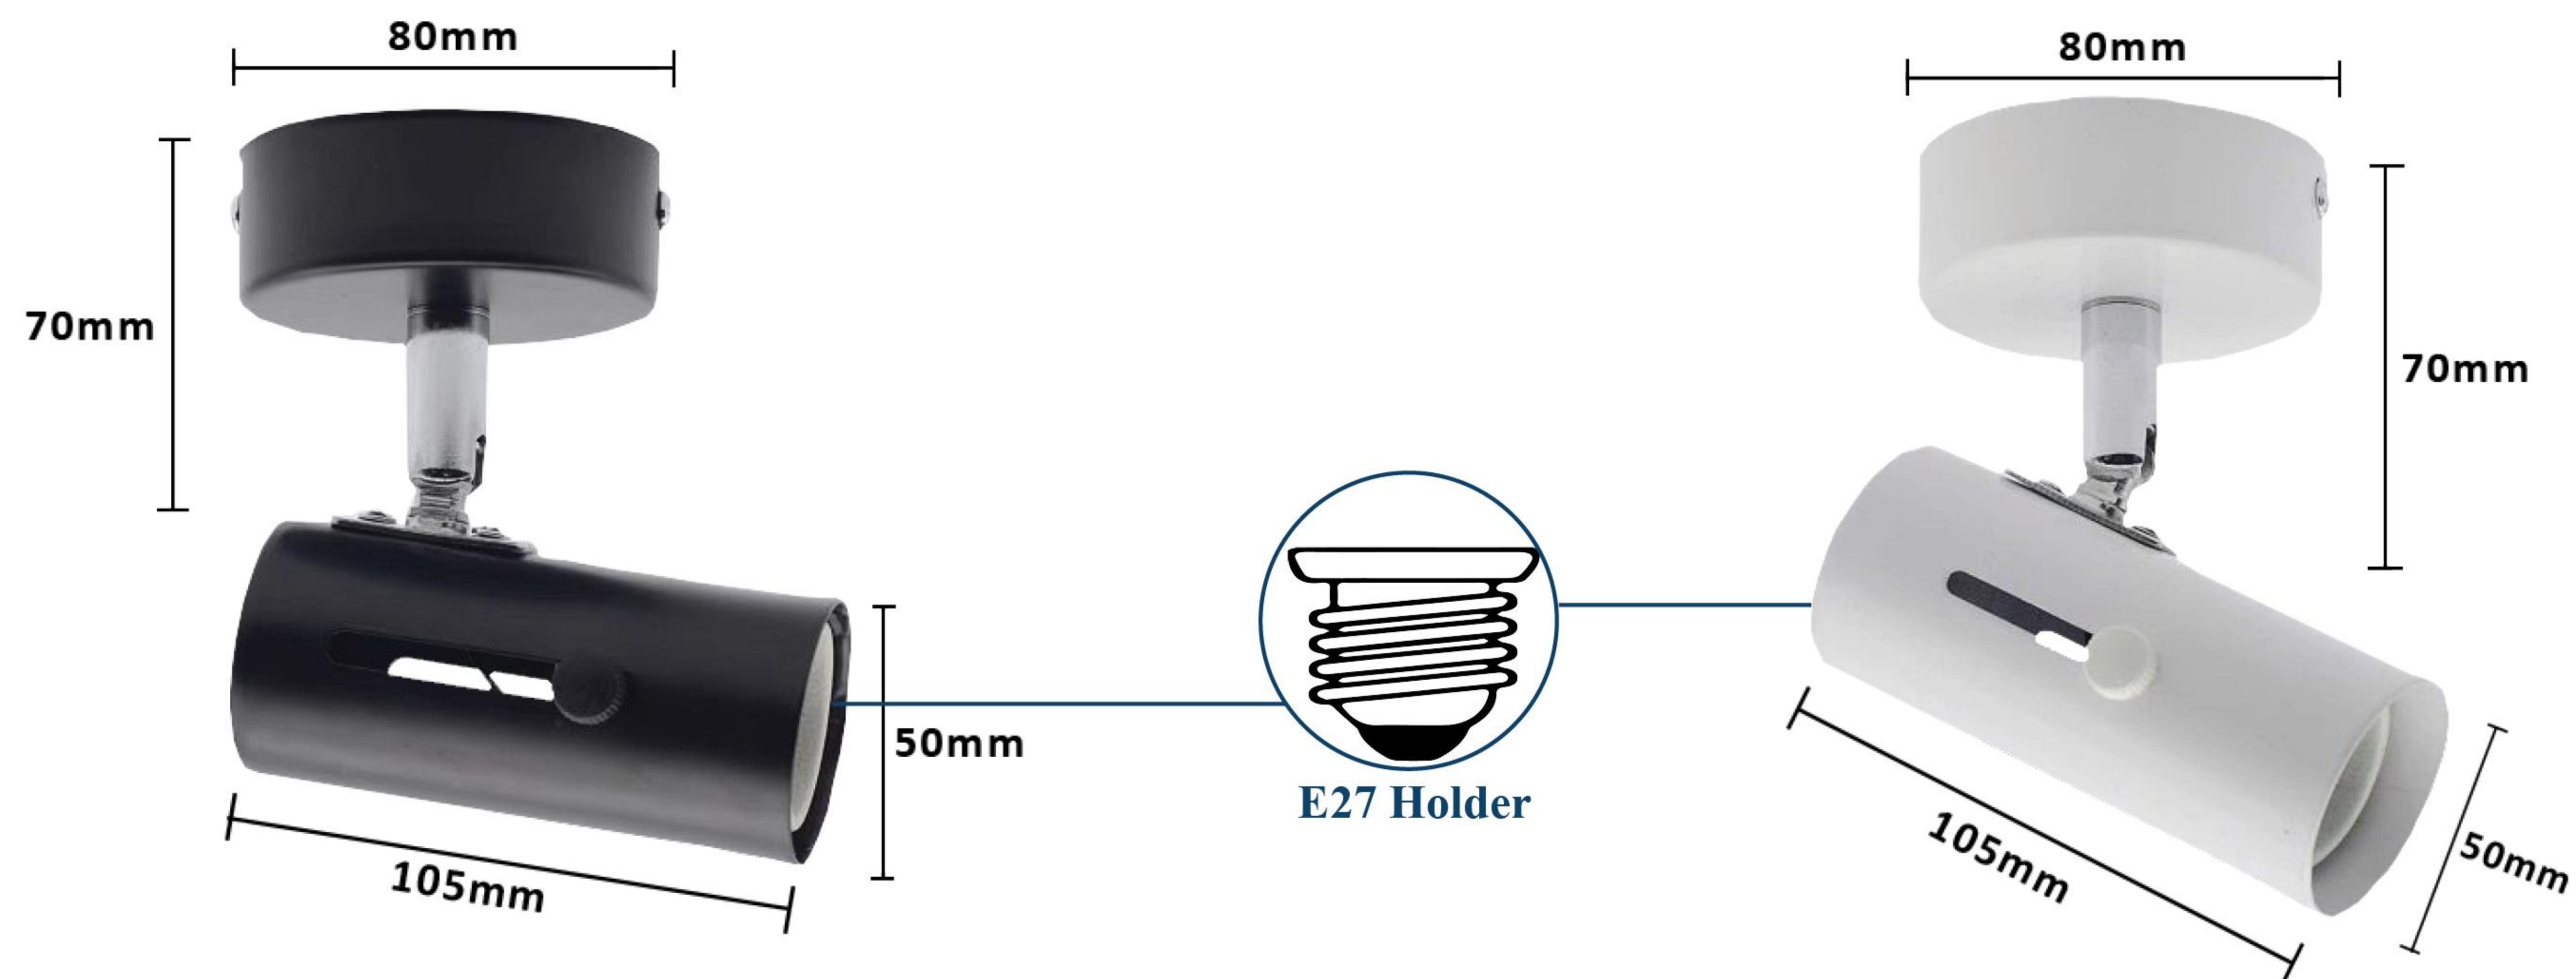

E27 SURFACE TRACK LIGHT CASING

Product Image	Item Code	Fitting Color
	E27-039-BK	Black
	E27-039-WH	White