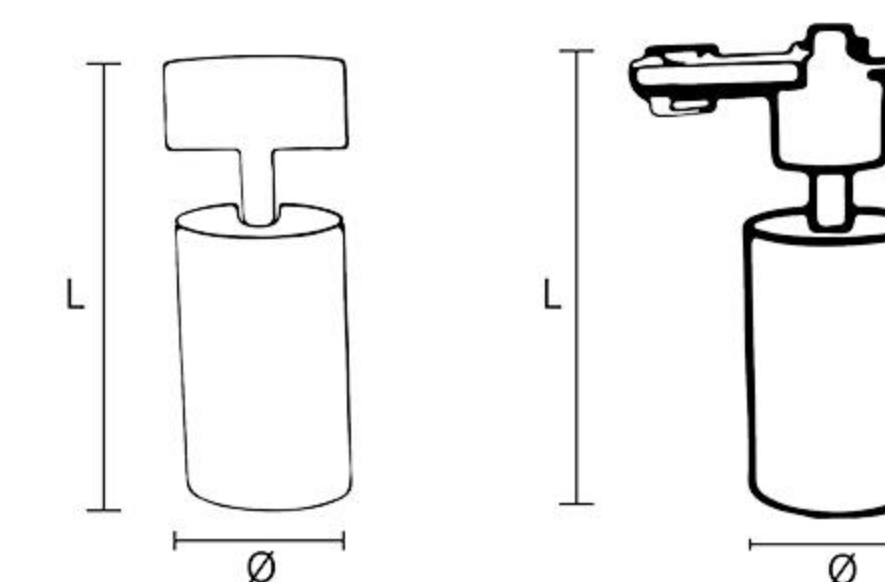

TRACK LIGHT CASING GOLD

Product Image	Item Code	Model	Dimensions (mm)
	TS2211/GU10-GOLD	MESALED Track Casing 59*111 Gold	L195 * Ø 59
	TR2211/GU10-GOLD	MESALED Surface Track Casing 59*111 Gold	L176 * Ø 56