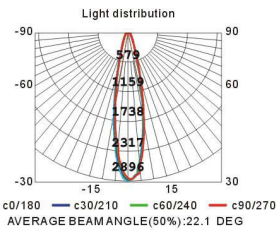

### D1503/12W(7W)-F

85-285V 50/60Hz	7W (12W)	3000K ~ 6400K	Energy Star	1000lm (12000lm) 100lm/W	Ra > 80	75mm	36°
Aluminum	50,000h Long Life	LED	IP20	75mm	36°		

Height	Aai figure	
1.5m	1287.30lx	58.35cm
2m	724.10lx	77.80cm
4m	181.03lx	155.60cm
4.5m	143.03lx	175.05cm
6m	80.46lx	233.40cm

### D1503/12W(7W)-T

85-285V 50/60Hz	7W (12W)	3000K ~ 6400K	Energy Star	1000lm (12000lm) 100lm/W	Ra > 80	75mm	25°
Aluminum	50,000h Long Life	LED	IP20	75mm	25°		

Height	Aai figure	
1.5m	1287.30lx	58.35cm
2m	724.10lx	77.80cm
4m	181.03lx	155.60cm
4.5m	143.03lx	175.05cm
6m	80.46lx	233.40cm