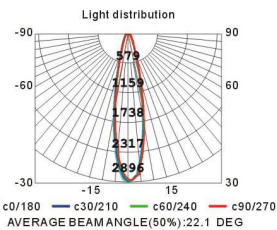

### D1503/12W(7W)-F

85-285V 50/60Hz	7W (12W)	3000K ~ 6400K	Energy Star	1000lm (12000lm) 100lm/W	Ra > 80	75mm	36°
Aluminum	50,000h Long Life	LED	IP20	75mm	36°		

Height	Aai figure	
1.5m	1287.30lx	58.35cm
2m	724.10lx	77.80cm
4m	181.03lx	155.60cm
4.5m	143.03lx	175.05cm
6m	80.46lx	233.40cm

### D1503/12W(7W)-T

85-285V 50/60Hz	7W (12W)	3000K ~ 6400K	Energy Star	1000lm (12000lm) 100lm/W	Ra > 80	75mm	25°
Aluminum	50,000h Long Life	LED	IP20	75mm	25°		

Height	Aai figure	
1.5m	1287.30lx	58.35cm
2m	724.10lx	77.80cm
4m	181.03lx	155.60cm
4.5m	143.03lx	175.05cm
6m	80.46lx	233.40cm