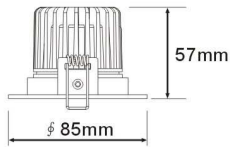

### D1503/12W(7W)-F

85-285V 50/60Hz	7W (12W)	3000K ~ 6400K	Energy Star	1000lm (12000lm) 100lm/W	Ra > 80	75mm	36°
Aluminum	50,000h Long Life	LED	IP20	75mm	36°		

Height	Aai figure	
1.5m	1287.30lx	58.35cm
2m	724.10lx	77.80cm
4m	181.03lx	155.60cm
4.5m	143.03lx	175.05cm
6m	80.46lx	233.40cm

### D1503/12W(7W)-T

85-285V 50/60Hz	7W (12W)	3000K ~ 6400K	Energy Star	1000lm (12000lm) 100lm/W	Ra > 80	75mm	25°
Aluminum	50,000h Long Life	LED	IP20	75mm	25°		

Height	Aai figure	
1.5m	1287.30lx	58.35cm
2m	724.10lx	77.80cm
4m	181.03lx	155.60cm
4.5m	143.03lx	175.05cm
6m	80.46lx	233.40cm