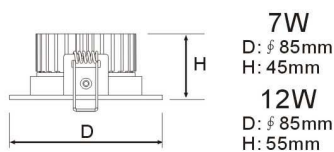

### D1503/12W(7W)-F

85-285V 50/60Hz	7W (12W)	3000K ~ 6400K	Energy Star	1000lm (12000lm) 100lm/W	Ra > 80	75mm	36°
Aluminum	50,000h Long Life	LED	IP20	75mm	36°		

Height	Aai figure	
1.5m	1287.30lx	58.35cm
2m	724.10lx	77.80cm
4m	181.03lx	155.60cm
4.5m	143.03lx	175.05cm
6m	80.46lx	233.40cm

### D1503/12W(7W)-T

85-285V 50/60Hz	7W (12W)	3000K ~ 6400K	Energy Star	1000lm (12000lm) 100lm/W	Ra > 80	75mm	25°
Aluminum	50,000h Long Life	LED	IP20	75mm	25°		

Height	Aai figure	
1.5m	1287.30lx	58.35cm
2m	724.10lx	77.80cm
4m	181.03lx	155.60cm
4.5m	143.03lx	175.05cm
6m	80.46lx	233.40cm