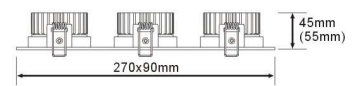

85-265V 50Hz	21W (36W)	3000K ~ 6400K	Energy 80	1400lm (2400lm) CRI>90	Ra> 80	25°
Aluminum	50,000h Long Life	LED	IP20	Flicker Free	25°