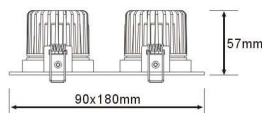

## REFLECTOR Series

S1503/12W(7W)-F

85-265V 50Hz	7W (12W)	3000K ~ 6400K	Energy 80	1400lm (2400lm) CRI>90	Ra> 80	36°
Aluminum	50,000h Long Life	LED	IP20	Flicker Free	36°	

S1503/2X12W(7W)-F

85-265V 50Hz	14W (24W)	3000K ~ 6400K	Energy 80	1400lm (2400lm) CRI>90	Ra> 80	36°
Aluminum	50,000h Long Life	LED	IP20	Flicker Free	36°	