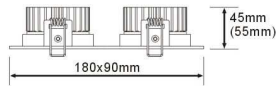

85-265V 50Hz	14W (24W)	3000K ~ 6400K	Energy 80	1400lm (2400lm) CRI>90	Ra> 80	25°
Aluminum	50,000h Long Life	LED	IP20	Flicker Free	25°