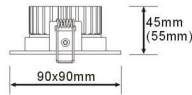

85-265V 50Hz	7W (12W)	3000K ~ 6400K	Energy 80	1400lm (2400lm) CRI>90	Ra> 80	25°
Aluminum	50,000h Long Life	LED	IP20	Flicker Free	25°