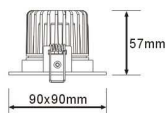

## REFLECTOR Series

S1503/12W(7W)-F

85-265V 50Hz	7W (12W)	3000K ~ 6400K	Energy 80	1400lm (2400lm) CRI>90	Ra> 80	36°
Aluminum	50,000h Long Life	LED	IP20	Flicker Free	36°	

S1503/2X12W(7W)-F

85-265V 50Hz	14W (24W)	3000K ~ 6400K	Energy 80	1400lm (2400lm) CRI>90	Ra> 80	36°
Aluminum	50,000h Long Life	LED	IP20	Flicker Free	36°	