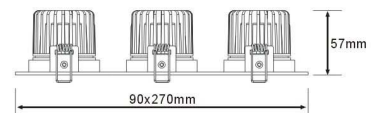

85-265V 50Hz	21W (36W)	3000K ~ 6400K	Energy 80	1400lm (2400lm) CRI>90	Ra> 80	36°
Aluminum	50,000h Long Life	LED	IP20	Flicker Free	36°