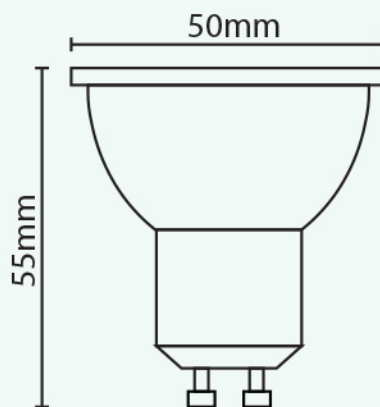

PRESTIGE™

GU 10

LED ENERGY SAVING LUMINAIRES

LED GU 10 (DIMMABLE)

PRODUCT FEATURES
- Small body, big energy
- 85% energy saving

= 60W

LUMEN
640

DIMMABLE

DESCRIPTION	CCT (K)
PLSGU108W-DIM	3000K
PLSGU108W-DIM	4000K
PLSGU108W-DIM	6500K

PF
0.5

VOLTAGE 220-240V | CRI 80 | LIFETIME 15,000 HRS

instant
brightness

DIMMABLE

15,000
hrs+

no blue light
hazard

1 yrs
Warranty