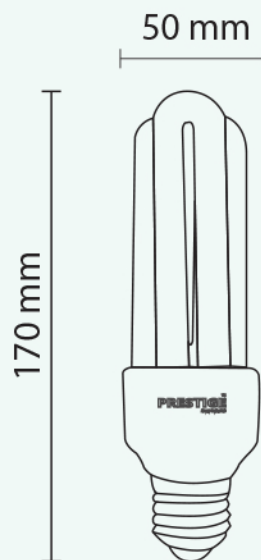

PF 0.5

VOLTAGE 230V 50Hz | CRI 80 | LIFETIME 8,000 HRS