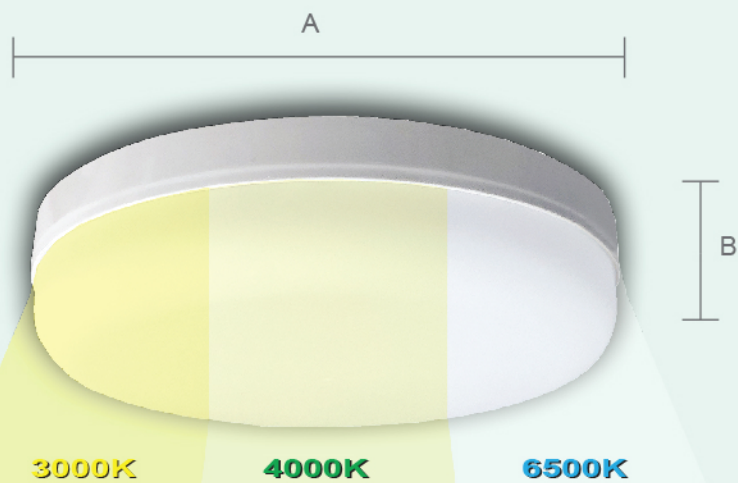

## SCENE SWITCH LED SURFACE DOWNLIGHT

3000K 4000K 6500K  
in just one fitting 

PRODUCT FEATURES  
Small Body, Big Energy  
85% Energy Saving  
High Lumen Output

**20W** LUMEN 1700

**24W** LUMEN 2280

**36W** LUMEN 3240

DESCRPTION	CCT (K)	DIMENSION (A x B)
PLS-20W3C-SFDL-RD	3000K~6500K	178mmØ x 40mm
PLS-24W3C-SFDL-RD	3000K~6500K	200mmØ x 40mm
PLS-36W3C-SFDL-RD	3000K~6500K	268mmØ x 40mm

 "Switch your mood in seconds!"

VOLTAGE 220-240V | CRI 80 | LIFETIME 15,000 HRS