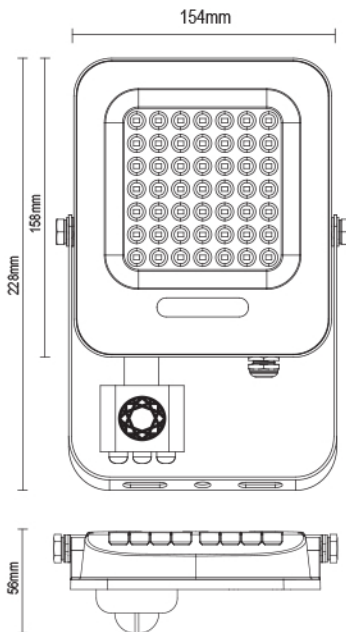

PRESTIGE™

PLS-8 SERIES

LED ENERGY SAVING LUMINAIRES

LED FLOODLIGHT WITH MOTION SENSOR

50W

DESCRIPTION	CCT (K)
PLS-835FL	3000K
PLS-835FL	4000K
PLS-835FL	6500K

VOLTAGE 220-240V | CRI 80 | LIFETIME 50,000 HRS