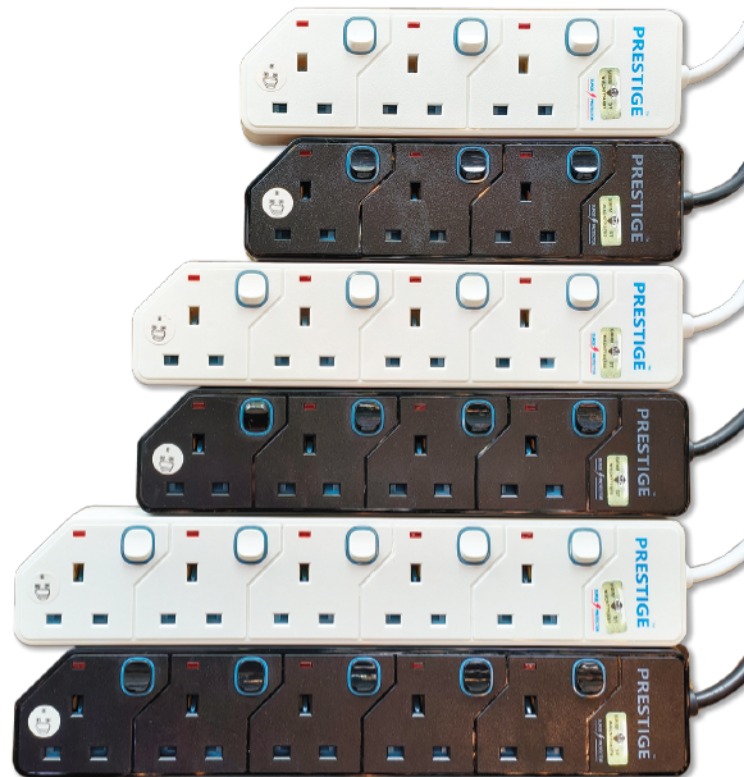

TRAILING SOCKET

PRESTIGE™

● **EXTEND YOUR POWER AS YOU WANT**

HIGH POWER RANGE TRAILING SOCKET

3250W

POWER RANGE

PLS-103TS-WH
PLS-103TS-BK
PLS-104TS-WH
PLS-104TS-BK
PLS-105TS-WH
PLS-105TS-BK

Rated current 13A

Rated voltage 250V~

Rated power 3250W

Product size 280X64X26

Power cord 2.0m 3X1.25mm²

CABLE
2M

3 pin 13amp Plug Top

Silver Contact Switch

750°C High Flame Retardant

Phosphoe Bronze Copper Sleeve

Surge Protector