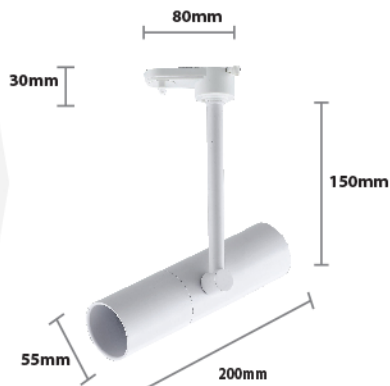

TRACK LIGHT

PRESTIGE™

LED ENERGY SAVING LUMINAIRES

LED TRACK LIGHT GU 10 HOLDER

WHITE
TRACK MOUNTED
MODEL : PCL11008 WH

WHITE
TRACK MOUNTED
MODEL : PCL11009 WH

WHITE
TRACK MOUNTED
MODEL : PCL11010 WH

BLACK
TRACK MOUNTED
MODEL : PCL11008 BK

BLACK
TRACK MOUNTED
MODEL : PCL11009 BK

BLACK
TRACK MOUNTED
MODEL : PCL11010 BK