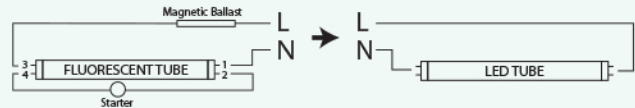

- Short start up time
- Adopt constant current
- Extra Bright

VOLTAGE 165-265V | CRI 80 | LIFETIME 15,000 HRS

A) New Installation

B) Rewiring

1) Magnetic Ballast Luminaire

2) Rewiring - Ballast Luminaire

instant
brightness