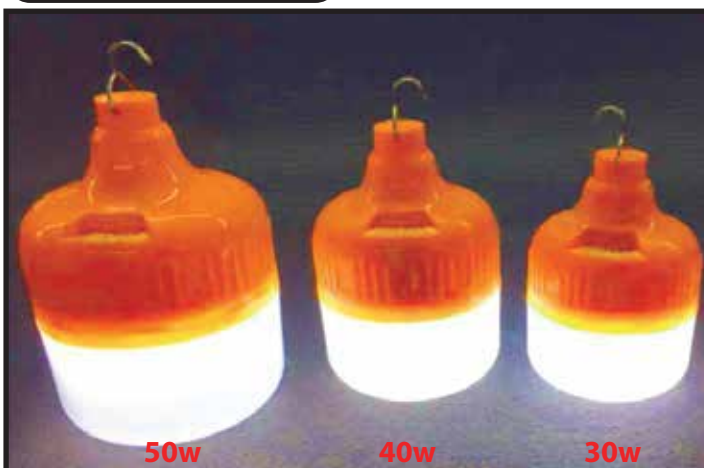

# LED RECHARGEABLE BULB

50w

40w

30w

20w

## Weatherproof

50w

40w

30w

Model :

LED Rechargeable Bulb

Power :

20W / 30W / 40W / 50W

Size :

Ø80\*145mm (20W) / Ø95\*165mm (30W) / Ø105\*175mm (40W) / Ø120\*200mm (50W)

Colour Temperature :

6000K (Daylight)