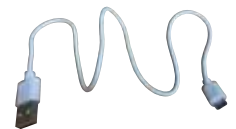

# LED RECHARGEABLE BULB

50w

40w

30w

20w

## Weatherproof

50w

40w

30w

Model :

LED Rechargeable Bulb

Power :

20W / 30W / 40W / 50W

Size :

Ø80\*145mm (20W) / Ø95\*165mm (30W) / Ø105\*175mm (40W) / Ø120\*200mm (50W)

Colour Temperature :

6000K (Daylight)