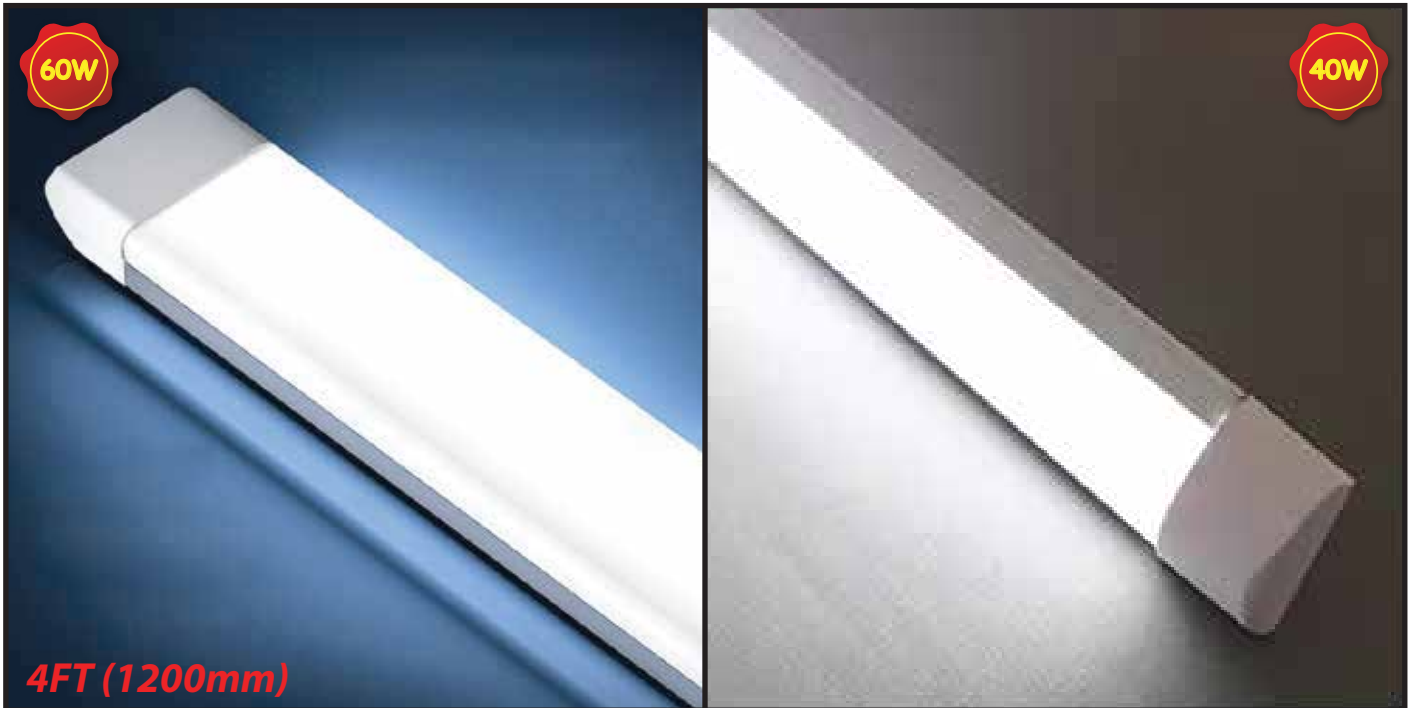

LED DIFFUSER / LED PURIFICATION LAMP

Model :	LED DIFFUSER
Size :	1200mm*75mm*25mm
Power :	60W / 40W
Input Voltage :	AC165-265V
Color Temperature :	Daylight (6500K)