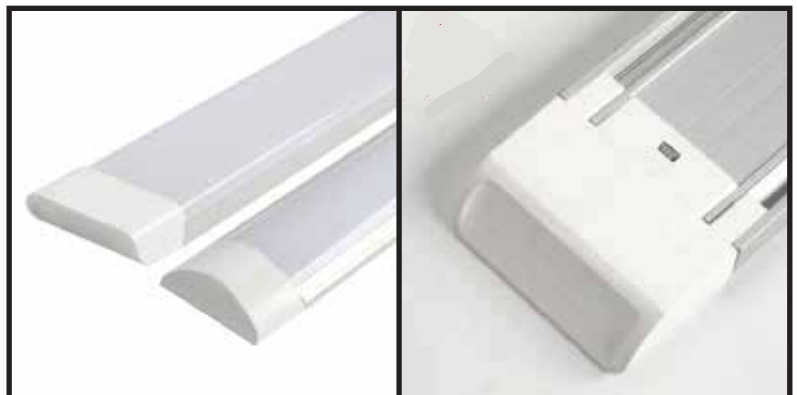

LED DIFFUSER / LED PURIFICATION LAMP

Model :	LED DIFFUSER
Size :	1200mm*75mm*25mm
Power :	60W / 40W
Input Voltage :	AC165-265V
Color Temperature :	Daylight (6500K)