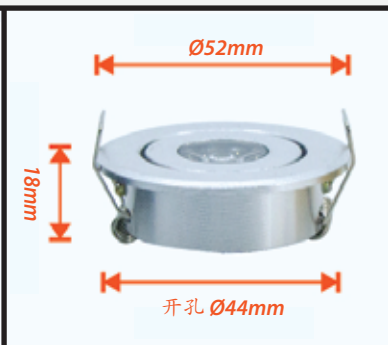

# LED 1W EYEBALL

1W

Model :

LED 1W EYEBALL

Power :

1W

Input Voltage :

220-240V

Size :

Ø52mm\*18mm

Body Fitting :

White / Silver

Colour Temperature :

Daylight (6500K) / WarmWhite (3000K)