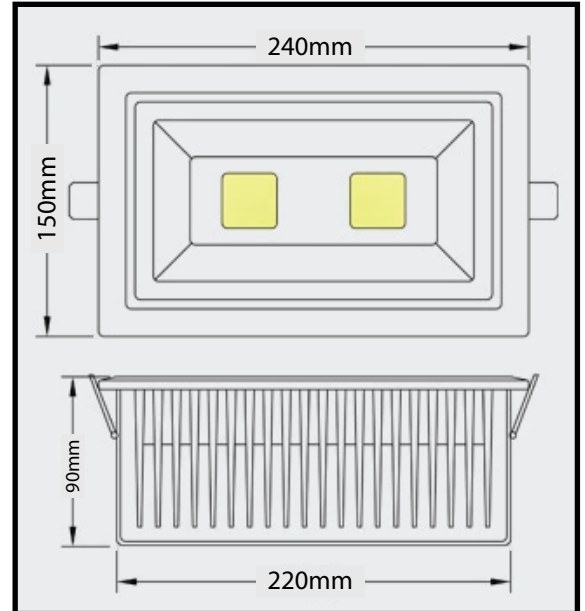

LED RECESSED DOWNLIGHT

Model :	LED 40W RECESSED DOWNLIGHT
Power :	40W
Size :	240*150*90mm
Colour Temperature :	3000K / 6000K
Bod Fitting :	White
Input Voltage :	240V