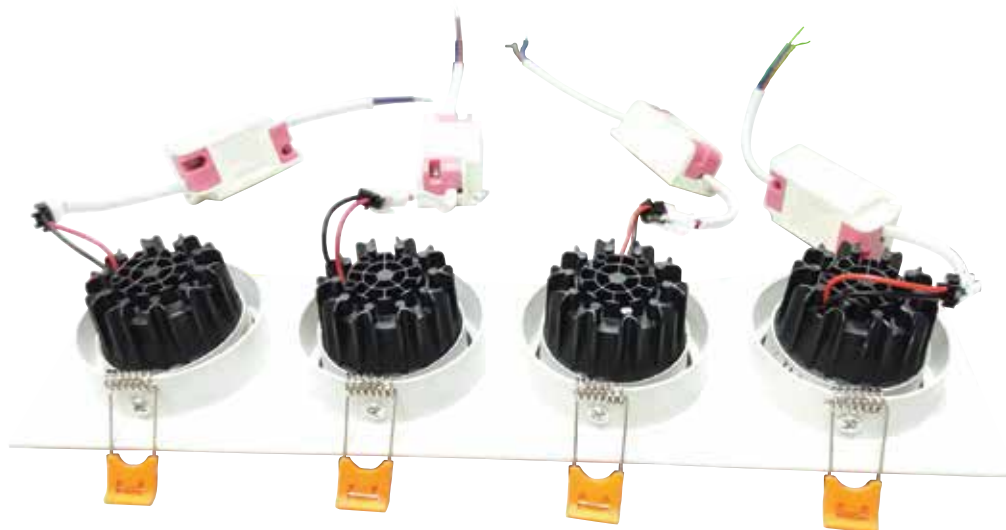

LED EYEBALL FITTING

4-Head

1-Head

2-Head

3-Head

Model :	LED EYEBALL FITTING
Type :	1-Head / 2-Head / 3-Head / 4-Head
Power :	1x5W / 2x5W / 3x5W / 4x5W
Size :	92*92mm / 180*92mm / 250*92mm / 330*92mm
Colour Temperature :	3000K
Input Voltage :	85-265V