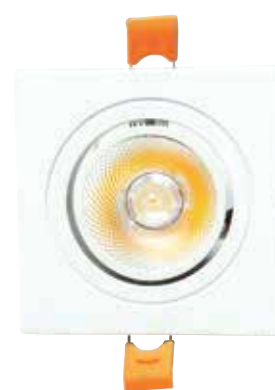

LED EYEBALL FITTING

4-Head

1-Head

2-Head

3-Head

Model :	LED EYEBALL FITTING
Type :	1-Head / 2-Head / 3-Head / 4-Head
Power :	1x5W / 2x5W / 3x5W / 4x5W
Size :	92*92mm / 180*92mm / 250*92mm / 330*92mm
Colour Temperature :	3000K
Input Voltage :	85-265V