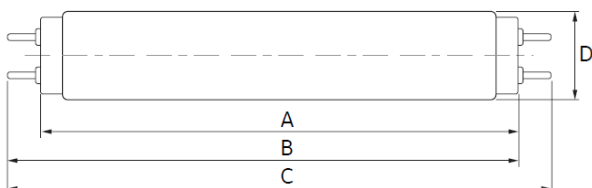

### \*\* BEFORE YOU BEGIN

to install the LED T8 tube, please read the entire installation guide carefully.

The English version of the installation instruction and safety information can be found at the following location:

## Dimension (mm)

Maximum overall length (mm)	2ft	4ft
<b>A</b>	589,8	1199,4
<b>B</b>	595,9	1206,5
<b>C</b>	604,0	1213,6
<b>D</b>	28	28
<b>Net weight (g)</b>	130	240