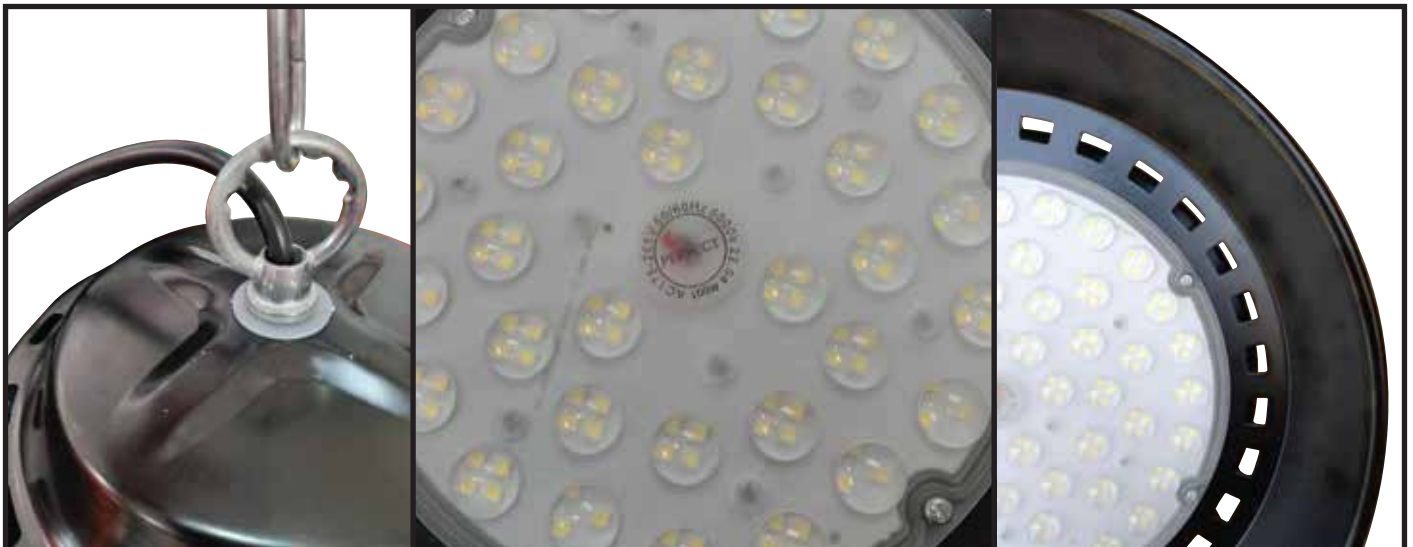

LED UFO HIGH BAY

| | |
|-----------------------------|--|
| Model : | PERFECT LED UFO HIGH BAY LIGHT |
| Power : | 100W / 150W / 200W |
| Input Voltage : | AC175-265V |
| Size : | Ø305mm*115mm / Ø305mm*115mm / Ø350mm*120mm (200w) |
| Colour Temperature : | Daylight (6000K) |