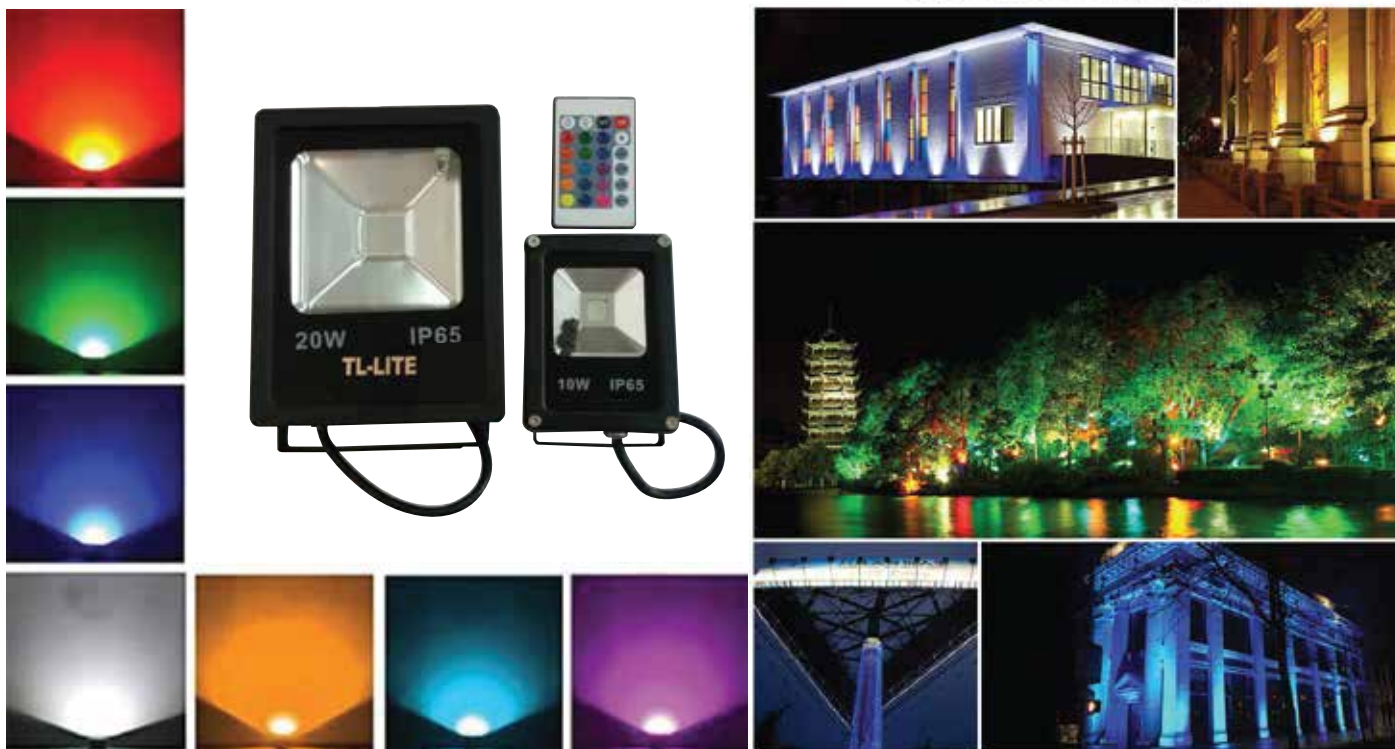

LED RGB FLOODLIGHT

Model :	LED RGB FLOODLIGHT
Power :	10W / 20W / 30W / 50W / 100W
Size :	85*113*34mm (10W) / 140*180*45mm (20W) / 184*223*50mm(30W) 236*287*60mm (50W) / 283*333*73mm (100W)
Colour Temperature :	RGB
IP Rate :	IP65
Input Voltage :	AC85-265V