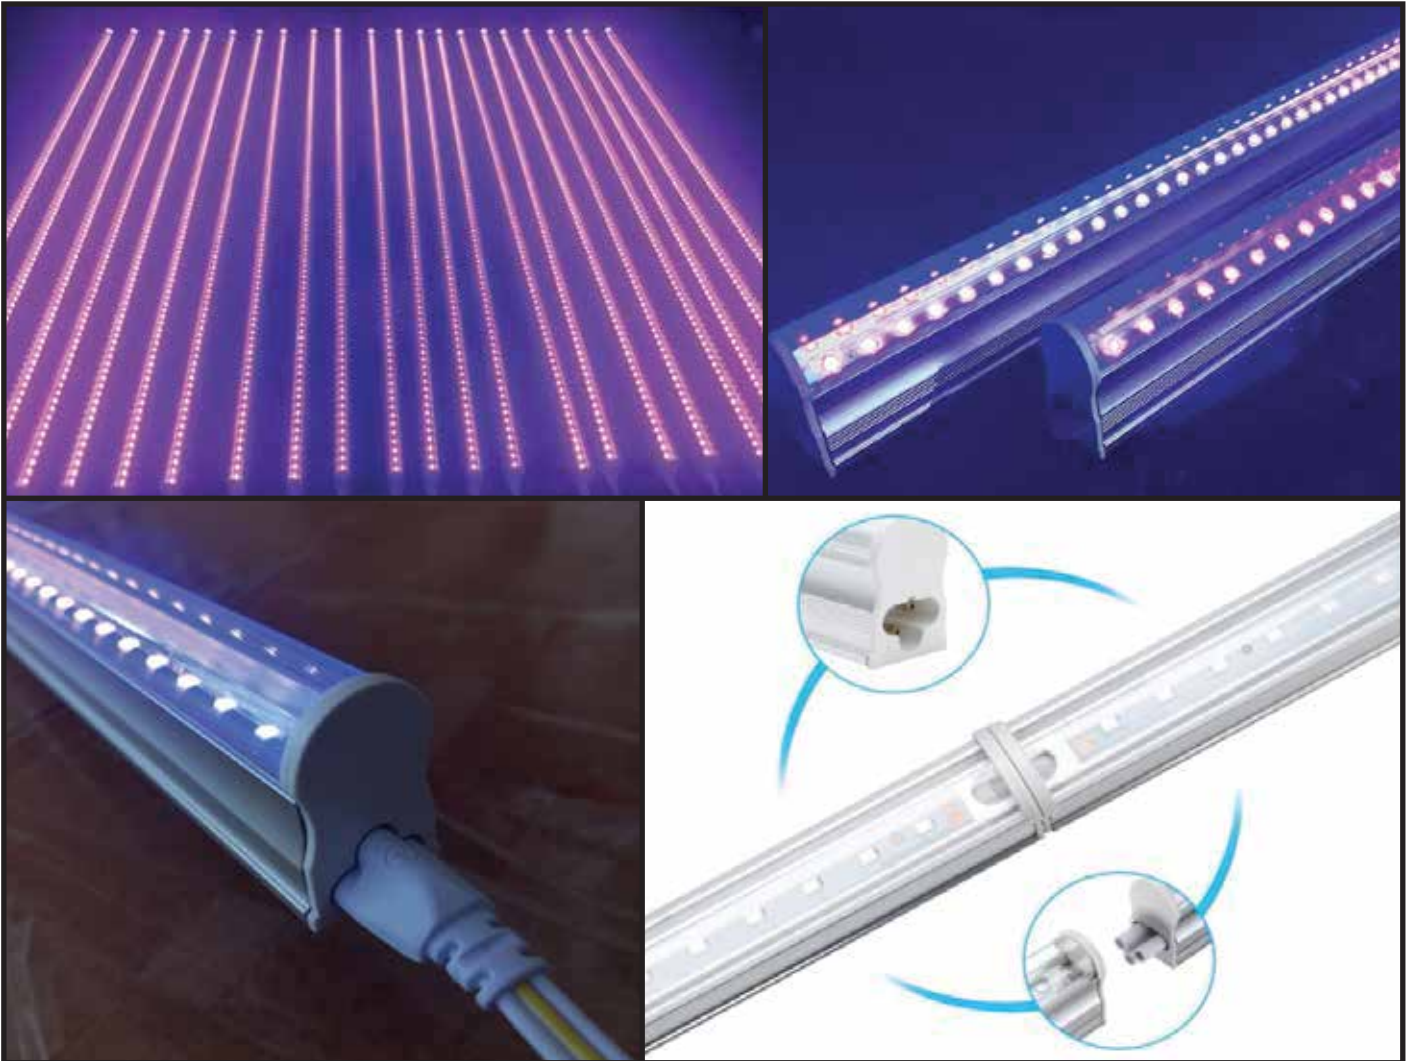

# LED T5 PURPLE UV TUBE LIGHT

<b>Model :</b>	<b>LED T5 Purple UV Tube Light</b>
<b>Power :</b>	<b>9W (2FT) / 14W (3FT) / 18W (4FT)</b>
<b>Length :</b>	<b>600mm / 900mm / 1200mm</b>
<b>Input Voltage :</b>	<b>170-260V</b>
<b>Colour :</b>	<b>Purple</b>