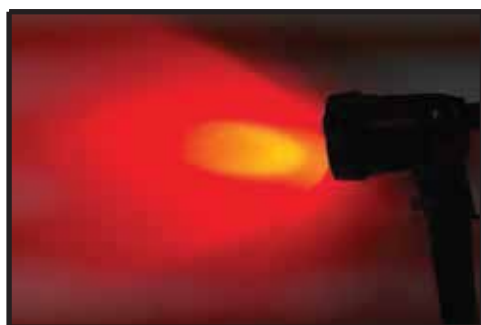

# LED GARDEN SPIKE LIGHT

<b>Model :</b>	<b>7705P 5W LED SPIKE LIGHT</b>
<b>Power :</b>	<b>5W</b>
<b>Input Voltage :</b>	<b>85V-265V</b>
<b>Size :</b>	<b>100mm*245mm</b>
<b>Frequency :</b>	<b>50Hz - 60Hz</b>
<b>IP Rating :</b>	<b>IP68</b>
<b>Colour Temperature :</b>	<b>Warm White / Red / Green / Blue / Purple</b>