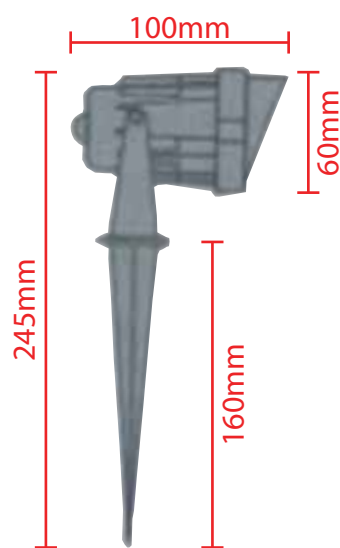

# LED GARDEN SPIKE LIGHT

<b>Model :</b>	<b>7705P 5W LED SPIKE LIGHT</b>
<b>Power :</b>	<b>5W</b>
<b>Input Voltage :</b>	<b>85V-265V</b>
<b>Size :</b>	<b>100mm*245mm</b>
<b>Frequency :</b>	<b>50Hz - 60Hz</b>
<b>IP Rating :</b>	<b>IP68</b>
<b>Colour Temperature :</b>	<b>Warm White / Red / Green / Blue / Purple</b>