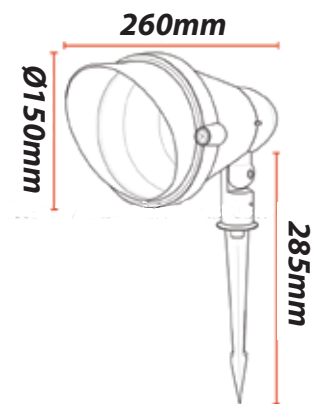

PAR38 GARDEN SPIKE HOLDER

for PAR38 (E27)

Model :	PAR38 GARDEN SPIKE HOLDER
Socket Base :	E27 (PAR 38)
Fitting Material :	Aluminium
Size :	Ø150mm*260mm*285mm
IP Rating :	IP65