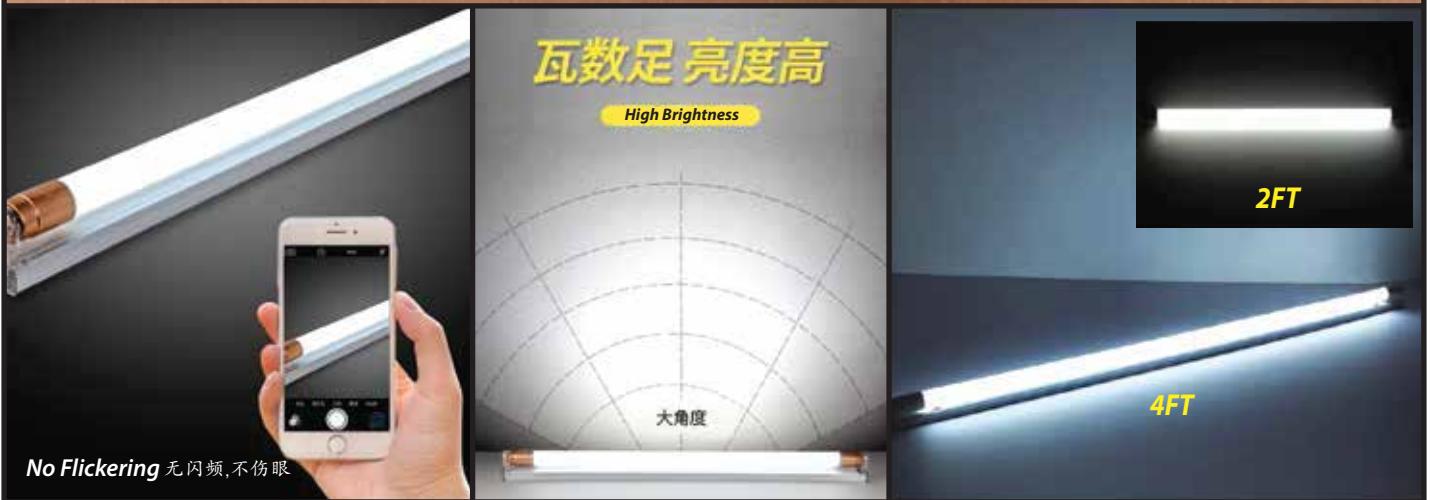

LED T8 TUBE LIGHT

Model :	LED T8 TUBE LIGHT
Power :	45W (4FT) / 36W (4FT) / 32W (4FT) / 18W (2FT)
Input Voltage :	180V-265V
Lumens :	100 Lumen/W
Length :	1200mm (32W/36W/45W) / 600mm (18W)
Colour Temperature :	6500K (Daylight)(45W/36W/18W) / 4000K (Cool White)(32W) / 3000K (Warm White)(32W)