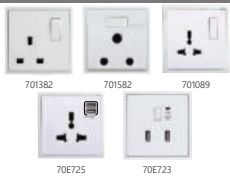

Switches

Item Code

Item Descriptions

701011	16A 1 Gang 1 Way Switch
701012	16A 1 Gang 2 Way Switch
701021	16A 2 Gang 1 Way Switch
701022	16A 2 Gang 2 Way Switch
701031	16A 3 Gang 1 Way Switch
701032	16A 3 Gang 2 Way Switch
701041	10A 4 Gang 1 Way Switch
701042	10A 4 Gang 2 Way Switch
701013	16A 1 Gang 1 Way Switch with LED Indicator
701014	16A 1 Gang 2 Way Switch with LED Indicator
701023	16A 2 Gang 1 Way Switch with LED Indicator
701024	16A 2 Gang 2 Way Switch with LED Indicator
701033	16A 3 Gang 1 Way Switch with LED Indicator
701034	16A 3 Gang 2 Way Switch with LED Indicator
701043	10A 4 Gang 1 Way Switch with LED Indicator
701044	10A 4 Gang 2 Way Switch with LED Indicator

Double Pole and Doorbell Switches

Item Code

Item Descriptions

702023	20A 1 Gang 1 Way Double Pole Switch With Blue LED Indicator (Water Heater/Air Con)
702024	20A 1 Gang 2 Way Double Pole Switch With Blue LED Indicator (Water Heater/Air Con)
703223	32A 1 Gang 1 Way Double Pole Switch With Blue LED Indicator (Water Heater/Air Con)
703224	32A 1 Gang 2 Way Double Pole Switch With Blue LED Indicator (Water Heater/Air Con)
701026	16A Intermediate Switch
706301	16A 1 Gang Doorbell Switch
701011F	16A 1 Gang Auto Gate Push Button / Momentary Switch
701021F	16A 2 Gang Auto Gate Push Button / Momentary Switch

Socket Outlets

Item Code

Item Descriptions

701382	13A 1 Gang Flat Pin Switched Socket Outlet
701582	15A Round Pin Switched Socket Outlet
701089	13A Universal Switched Socket Outlet
70E725	10A Universal Socket Outlet with Double USB Charging Outlet (5V 2A)
70E723	Double USB Charging Outlet with Switch (5V 2A)