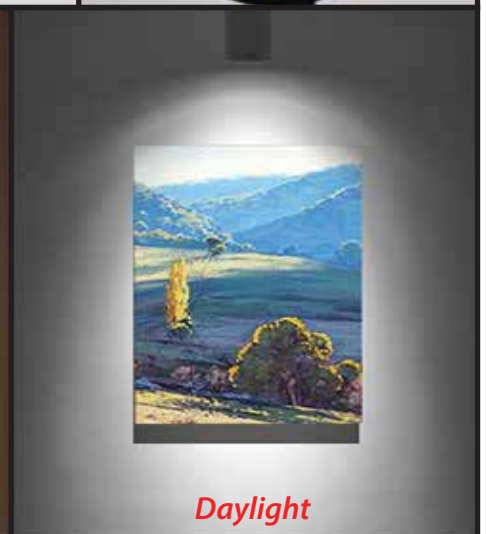

# LED COB TRACK LIGHT

## TR700

<b>Model :</b>	TR700 LED COB TRACK LIGHT
<b>Power :</b>	12W / 20W / 30W
<b>Input Voltage :</b>	AC160-265V
<b>Fitting Color :</b>	Black / White
<b>Colour Temperature :</b>	3000K (Warm White) / 4000K (Cool White) / 6000K (Daylight)