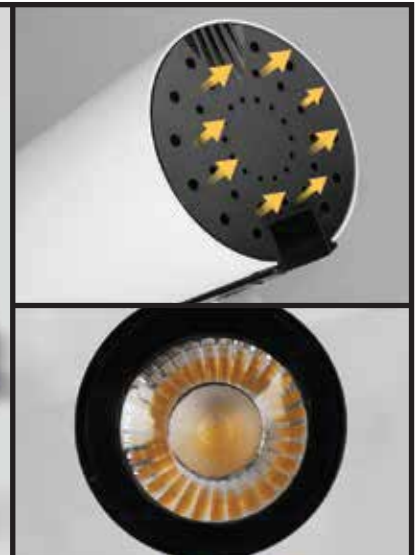

# LED COB TRACK LIGHT

## TR700

<b>Model :</b>	TR700 LED COB TRACK LIGHT
<b>Power :</b>	12W / 20W / 30W
<b>Input Voltage :</b>	AC160-265V
<b>Fitting Color :</b>	Black / White
<b>Colour Temperature :</b>	3000K (Warm White) / 4000K (Cool White) / 6000K (Daylight)