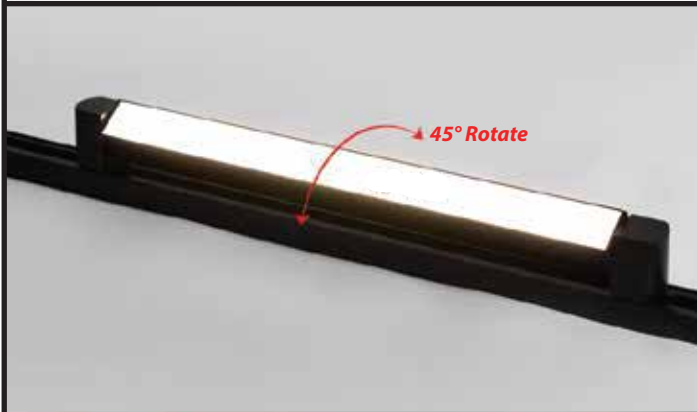

# LED TRACK LINEAR LIGHT

<b>Model :</b>	<b>TR9036 LED TRACK LINEAR LIGHT</b>
<b>Power :</b>	<b>36W</b>
<b>Input Voltage :</b>	<b>220-240V</b>
<b>Size :</b>	<b>470mm(L)*34mm(W)*45mm(H)</b>
<b>Body Fitting :</b>	<b>White / BLACK</b>
<b>Colour Temperature :</b>	<b>Daylight (6000K) / CoolWhite (4000K) / WarmWhite (3000K)</b>