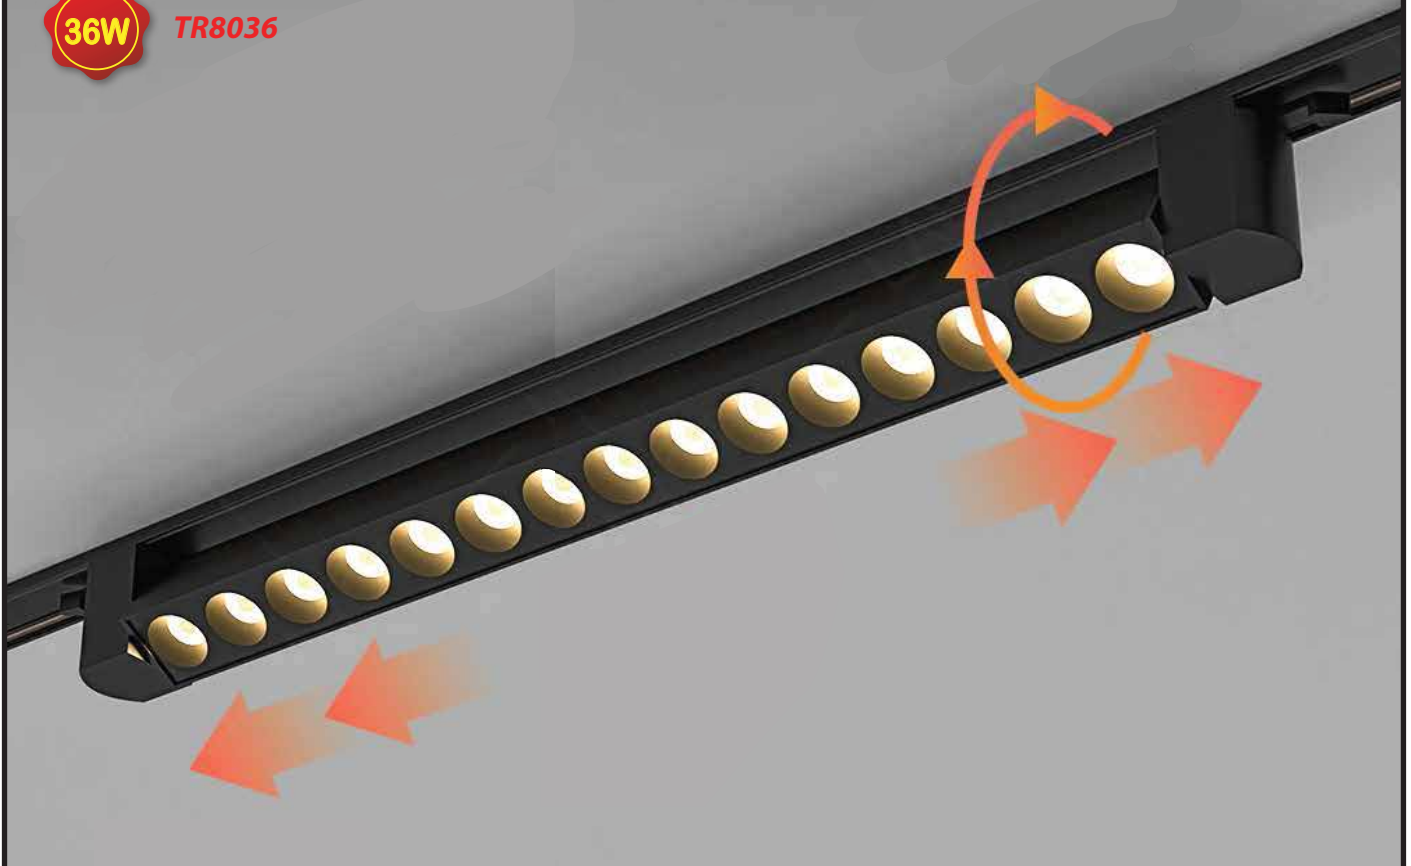

LED LINEAR TRACK LIGHT

36W

TR8036

Model :	TR8036 LED LINEAR TRACK LIGHT
Power :	36W
Input Voltage :	220-240V
Size :	470mm(L)*34mm(W)*45mm(H)
Body Fitting :	White / BLACK
Colour Temperature :	Daylight (6000K) / CoolWhite (4000K) / WarmWhite (3000K)