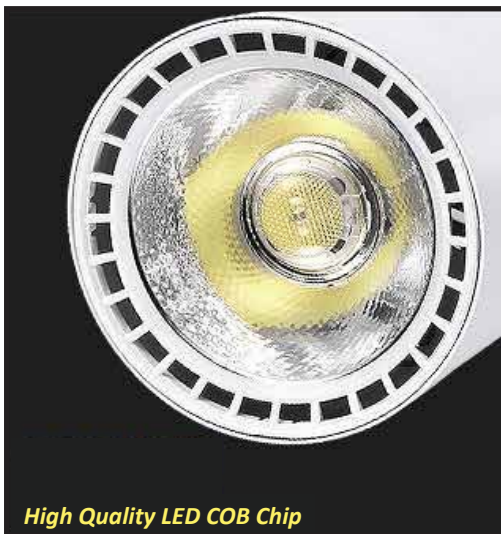

LED COB TRACK LIGHT

Model :	TR800 LED COB TRACK LIGHT
Power :	12W / 20W / 30W
Input Voltage :	AC160-265V
Fitting Color :	White / Black
Colour Temperature :	3000K (Warm White) / 4000K (Cool White) / 6000K (Daylight)