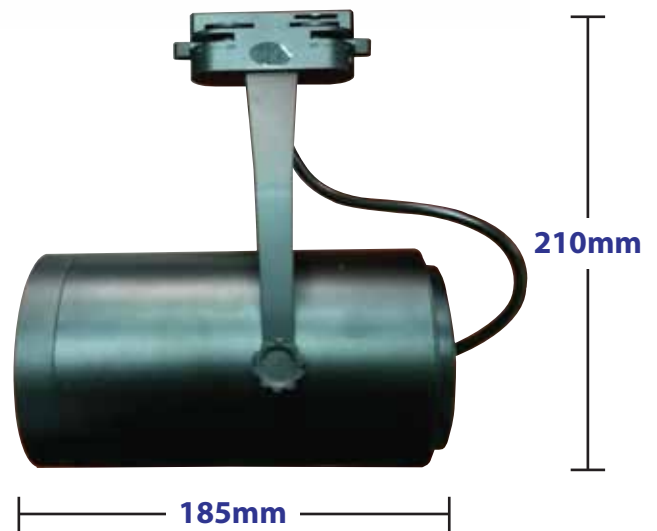

LED TRACK LIGHT

7x1W

12x1W

180mm

Ø70mm

124mm

Ø99mm

210mm

185mm

Model :	926 7x1W LED Track Light / 926 12x1W LED Track Light
Power :	7x1W / 12x1W
Size :	Ø70*124*180mm / Ø99*185*210mm
Colour Temperature :	3000K / 4000K / 6000K
Bod Fitting :	White / Black
Input Voltage :	85-265V