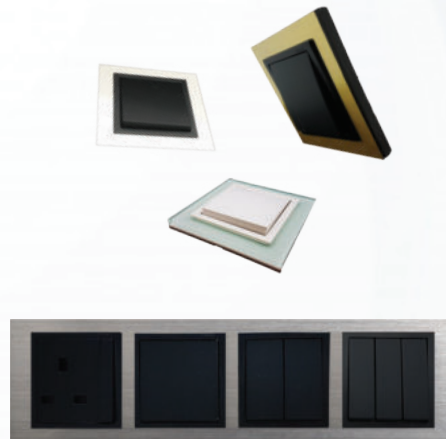

Stone Glass
c/w
Champagne Rocker

Stone Glass
c/w
White Rocker

Multi-Gang Frame

Available Gang of Frame (up to 5)

The multi-gang frame keeps the wall neat and instill a touch of luxury and elegant personality to your home.