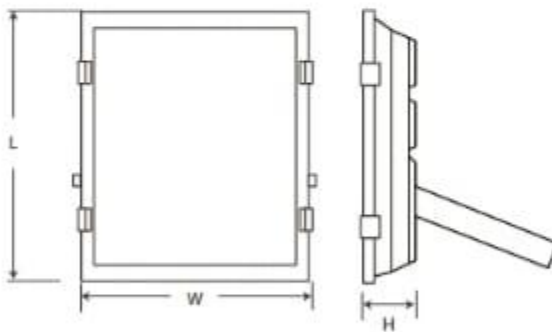

Compliant: IEC

Beam Angle: 120°

Heatsink material: Aluminium Casting

Operating Temperature: -20°C ~ +50°C

Luminaire Cover Material: Frosted Tempered Glass

Storage Temperature: -20°C ~ +80°C

IP Rating: IP66

Dimensions

| Model | L | W | H | Weight |
|-------|-------|-------|------|--------|
| 100W | 267mm | 236mm | 47mm | 1.5kg |
| 150W | 308mm | 272mm | 55mm | 3.0kg |
| 200W | 345mm | 310mm | 62mm | 4.0kg |

Application areas