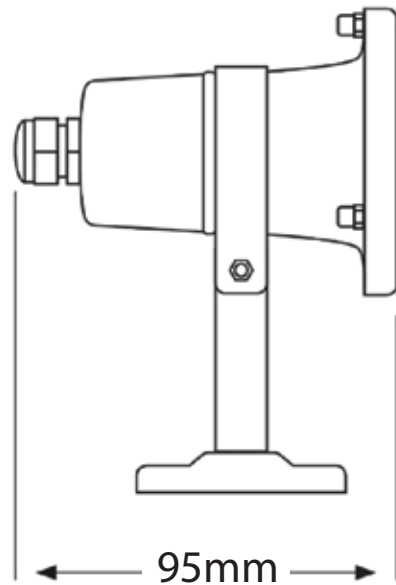

# UNDERWATER FITTING

<b>Model :</b>	<b>5001 UNDERWATER FITTING</b>
<b>Socket Base :</b>	<b>MR16 (G5.3)</b>
<b>Fitting Material :</b>	<b>Stainless Steel</b>
<b>Size :</b>	<b>80mm*95mm*140mm</b>
<b>IP Rating :</b>	<b>IP68</b>