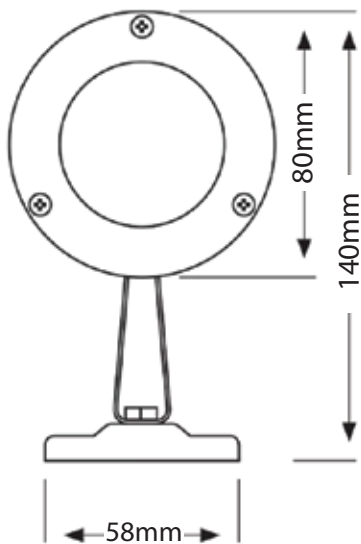

# UNDERWATER FITTING

<b>Model :</b>	<b>5001 UNDERWATER FITTING</b>
<b>Socket Base :</b>	<b>MR16 (G5.3)</b>
<b>Fitting Material :</b>	<b>Stainless Steel</b>
<b>Size :</b>	<b>80mm*95mm*140mm</b>
<b>IP Rating :</b>	<b>IP68</b>