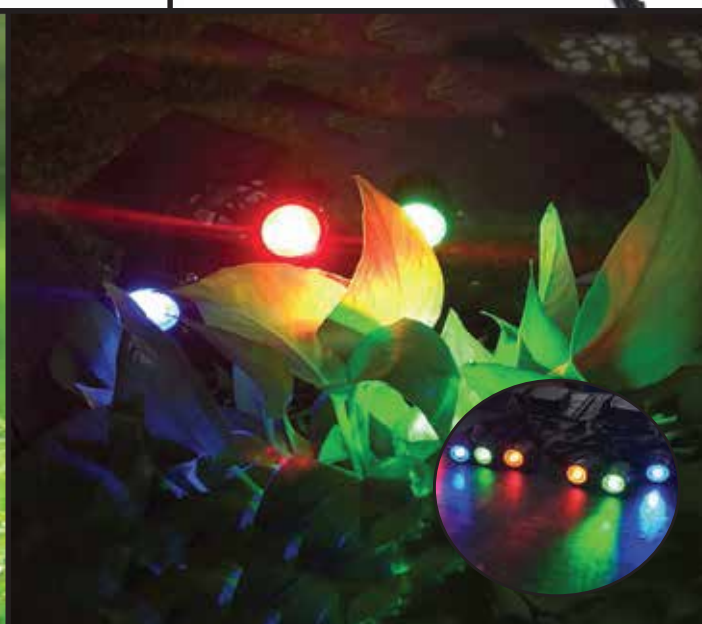

# Solar Garden Spike Light

<b>Model :</b>	Solar Garden Spike Light
<b>Power :</b>	5W / 10W
<b>Colour Temperature :</b>	WarmWhite 3000K / Red / Blue / Green
<b>Size :</b>	175mm*135mm*290mm (10W) / 140mm*83mm*240mm (5W)
<b>IP Rating :</b>	IP65